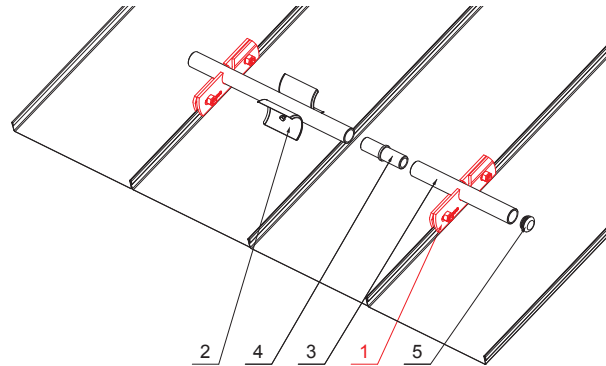

# SNOW STOPPER CLAMP FOR FALZ

## ZS-PZSF 1/35

Bolt M 12x30 Stainless steel  
Nut M 12 Stainless steel

**DETAIL:**

1. snow stopper clamp for FALZ
2. ice breaker for snow stopper for FALZ
3. pipe for snow stopper
4. PVC pipe coupling for snow stopper
5. PVC pipe end cap for snow stopper

**TH** Color : Galvanized steel prepatented – Dark brown ČOKO – RAL 8017  
Material: Aluminium – Natur

INDEX	CHANGE	DATE	SIGNATURE	<b>KJG</b> QUALITY®	Scan code for 3D model	
MATERIAL BRAND			W.C.	WEIGHT kg	SCALE	
SIZE, SEMI-FINISHED PRODUCTS			STN STANDARD		SORTING NUMBER	
AUXILIARY EQUIPMENT			NOTE		POSITION NUMBER	
ELABORATED BY Ing. Kluska M.			OLD DRAWING		DRAWING NUMBER	
TESTED BY			TECHNOLOGIST		DRAWING NUMBER	
NAME			Snow stopper clamp for FALZ		Number of sheets ZS-PZSF 1/35 Sheet	