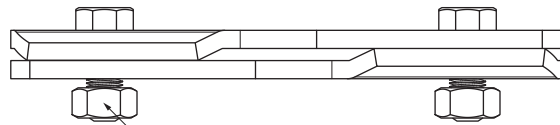

TECHNICAL SHEET

SNOW STOPPER CLAMP FOR FALZ

ZS-PZSF 1/35

Bolt M 12x30 Stainless steel
Nut M 12 Stainless steel

DETAIL:

1. snow stopper clamp for FALZ
2. ice breaker for snow stopper for FALZ
3. pipe for snow stopper
4. PVC pipe coupling for snow stopper
5. PVC pipe end cap for snow stopper