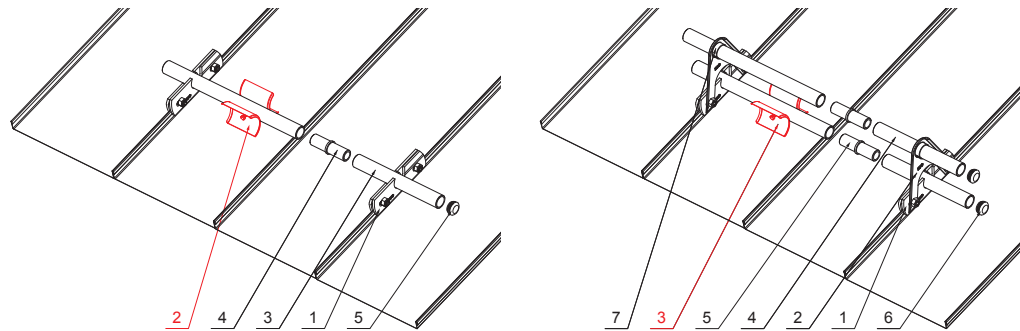

TECHNICAL SHEET

ICE BREAKER FOR SNOW STOPPER FOR FALZ ZS-PZSF ROLA

DETAIL:

1. snow stopper clamp for falz
2. ice breaker for snow stopper for falz
3. pipe for snow stopper
4. PVC pipe coupling for snow stopper
5. PVC pipe end cap for snow stopper

DETAIL:

1. snow stopper clamp for falz
2. extension for snow stopper pipe holder for falz
3. ice breaker for snow stopper for falz
4. pipe for snow stopper
5. PVC pipe coupling for snow stopper
6. PVC pipe end cap for snow stopper
7. PVC spacer ring for snow stopper

TH Color : Galvanized steel pre-painted – Dark brown ČOK – RAL 8017
Material: Aluminium – Natur

INDEX CHANGE		DATE	SIGNATURE	KJG QUALITY®	Scan code for 3D model	
MATERIAL BRAND			W.C.	WEIGHT kg	SCALE	
SIZE, SEMI-FINISHED PRODUCTS				STN STANDARD	SORTING NUMBER	
AUXILIARY EQUIPMENT				NOTE	POSITION NUMBER	
ELABORATED BY Ing. Kluska M.						
TESTED BY						
TECHNOLOGIST		TECHNOLOGIST		OLD DRAWING	DRAWING NUMBER	
NAME Ice breaker for snow stopper for falz				ZS-PZSF ROLA		
Number of sheets				Sheet		