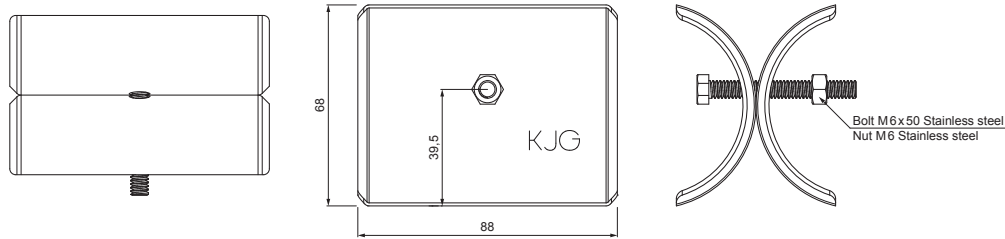

TECHNICAL SHEET

ICE BREAKER FOR SNOW STOPPER FOR FALZ ZS-PZSF ROLA

DETAIL:

1. snow stopper clamp for falz
2. ice breaker for snow stopper for falz
3. pipe for snow stopper
4. PVC pipe coupling for snow stopper
5. PVC pipe end cap for snow stopper

DETAIL:

1. snow stopper clamp for falz
2. extension for snow stopper pipe holder for falz
3. ice breaker for snow stopper for falz
4. pipe for snow stopper
5. PVC pipe coupling for snow stopper
6. PVC pipe end cap for snow stopper
7. PVC spacer ring for snow stopper

TH Color : Galvanized steel pre-painted – Dark brown ČOK – RAL 8017
Material: Aluminium – Natur

INDEX CHANGE		DATE	SIGNATURE	KJG QUALITY®	Scan code for 3D model	
MATERIAL BRAND			W.C.	WEIGHT kg	SCALE	
SIZE, SEMI-FINISHED PRODUCTS				STN STANDARD	SORTING NUMBER	
AUXILIARY EQUIPMENT				NOTE	POSITION NUMBER	
ELABORATED BY Ing. Kluska M.						
TESTED BY						
TECHNOLOGIST		TECHNOLOGIST		OLD DRAWING	DRAWING NUMBER	
NAME Ice breaker for snow stopper for falz				ZS-PZSF ROLA		
Number of sheets				Sheet		