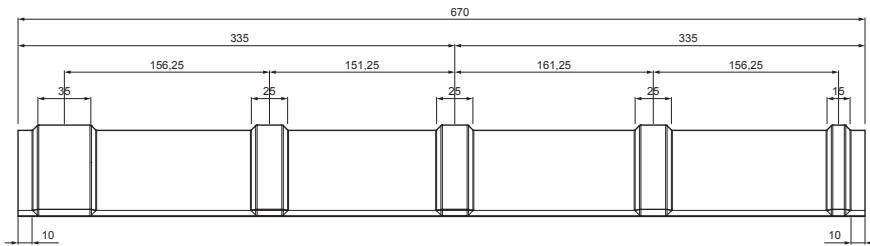

TECHNICAL SHEET

ROOF COVERING RIDGE CAPPING

KRS-TZKRSH