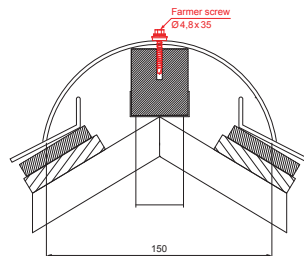

# ROOF COVERING RIDGE CAPPING

# KRS-TZKRSH

**DETAIL:**

1. roof covering ridge capping
2. farmer screw 4,8x35
3. roof covering KJG rhomboid roof tile
4. roof battens
5. batten
6. rafter
7. drip edge
8. protective ventilation belt
9. foil
10. gutter half-round
11. hook
12. screw with TORX head for clip
13. clip for rhomboid roof tile stainless steel
14. nose snow stopper for rhomboid roof tile
15. base strip
16. cover sheet