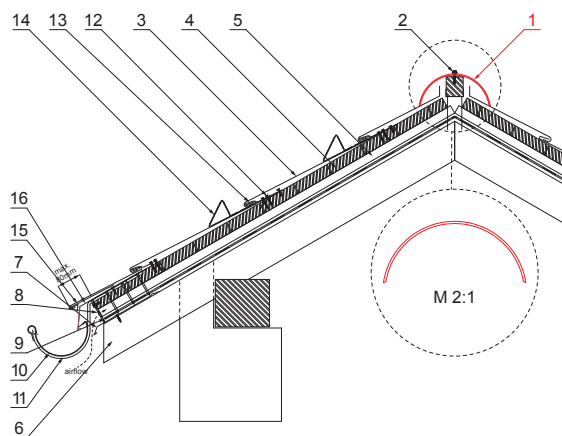

# ROOF COVERING RIDGE CAPPING

# KRS-TZKRSH

**DETAIL:**

1. roof covering ridge capping
2. farmer screw 4,8x35
3. roof covering KJG rhomboid roof tile
4. roof battens
5. batten
6. rafter
7. drip edge
8. protective ventilation belt
9. foil
10. gutter half-round
11. hook
12. screw with TORX head for clip
13. clip for rhomboid roof tile stainless steel
14. nose snow stopper for rhomboid roof tile
15. base strip
16. cover sheet