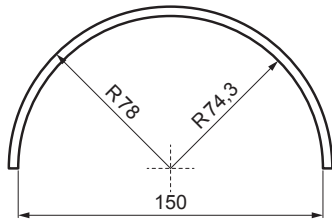

TECHNICAL SHEET

ROOF COVERING RIDGE CAPPING

KRS-TZKRSH