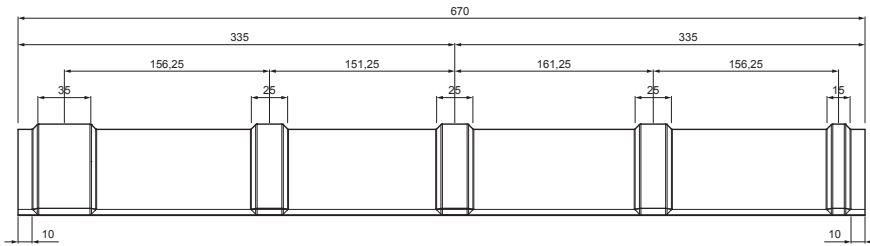

TECHNICAL SHEET

ROOF COVERING RIDGE CAPPING

KRS-TZKRSH

DETAIL:

1. roof covering ridge capping
2. farmer screw 4,8x35
3. roof covering KJG rhomboid roof tile
4. roof battens
5. rafter
6. drip edge
7. protective ventilation belt
8. foil
9. gutter half-round
10. hook
11. screw with TORX head for clip
12. clip for rhomboid roof tile stainless steel
13. nose snow stopper for rhomboid roof tile
14. base strip
15. cover sheet
16. cover sheet

BG Titanium zinc Patina – Blue-grey – RAL 7045

INDEX	CHANGE	DATE	SIGNATURE		
MATERIAL BRAND			W.C.	WEIGHT kg	SCALE
SIZE, SEMI-FINISHED PRODUCTS				STN STANDARD	SORTING NUMBER
AUXILIARY EQUIPMENT				NOTE	POSITION NUMBER
ELABORATED BY Ing. Kluska M.				OLD DRAWING	DRAWING NUMBER
TESTED BY			TECHNOLOGIST		
NAME			Roof covering ridge capping		
			Number of sheets		
			KRS-TZKRSH		
			Sheet		