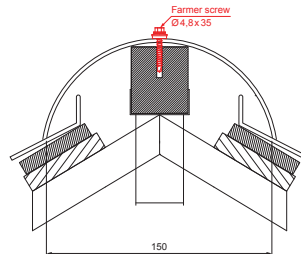

TECHNICAL SHEET

ROOF COVERING RIDGE CAPPING

KRS-TZKRSH

DETAIL:

1. roof covering ridge capping
2. farmer screw 4,8x35
3. roof covering KJG rhomboid roof tile
4. roof battens
5. rafter
6. drip edge
7. protective ventilation belt
8. foil
9. gutter half-round
10. hook
11. screw with TORX head for clip
12. clip for rhomboid roof tile stainless steel
13. nose snow stopper for rhomboid roof tile
14. base strip
15. cover sheet
16. cover sheet

BG Titanium zinc Patina – Blue-grey – RAL 7045

INDEX	CHANGE	DATE	SIGNATURE		
MATERIAL BRAND			W.C.	WEIGHT kg	SCALE
SIZE, SEMI-FINISHED PRODUCTS				STN STANDARD	SORTING NUMBER
AUXILIARY EQUIPMENT				NOTE	POSITION NUMBER
ELABORATED BY Ing. Kluska M.				OLD DRAWING	DRAWING NUMBER
TESTED BY			TECHNOLOGIST		
NAME			Roof covering ridge capping		
			Number of sheets		
			KRS-TZKRSH		
			Sheet		