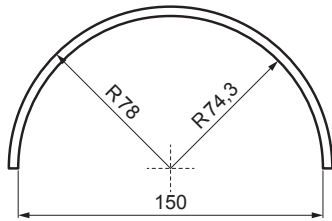

TECHNICAL SHEET

ROOF COVERING RIDGE CAPPING

KRS-TZKRSH

DETAIL:

1. roof covering ridge capping
2. farmer screw 4,8x35
3. roof covering KJG rhomboid roof tile
4. roof battens
5. rafter
6. drip edge
7. protective ventilation belt
8. foil
9. gutter half-round
10. hook
11. screw with TORX head for clip
12. clip for rhomboid roof tile stainless steel
13. nose snow stopper for rhomboid roof tile
14. base strip
15. cover sheet
16. cover sheet

BG Titanium zinc Patina – Blue-grey – RAL 7045

INDEX	CHANGE	DATE	SIGNATURE		
MATERIAL BRAND			W.C.	WEIGHT kg	SCALE
SIZE, SEMI-FINISHED PRODUCTS				STN STANDARD	SORTING NUMBER
AUXILIARY EQUIPMENT				NOTE	POSITION NUMBER
ELABORATED BY Ing. Kluska M.				OLD DRAWING	DRAWING NUMBER
TESTED BY			TECHNOLOGIST		
NAME			Roof covering ridge capping		
			Number of sheets		
			KRS-TZKRSH		
			Sheet		