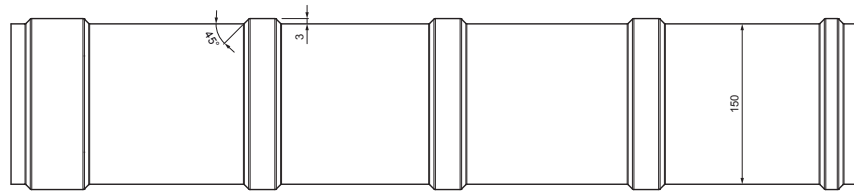

TECHNICAL SHEET

ROOF COVERING RIDGE CAPPING

KRS-TZKRSH

DETAIL:

1. roof covering ridge capping
2. farmer screw 4,8x35
3. roof covering KJG rhomboid roof tile
4. roof battens
5. rafter
6. drip edge
7. protective ventilation belt
8. foil
9. gutter half-round
10. hook
11. screw with TORX head for clip
12. clip for rhomboid roof tile stainless steel
13. nose snow stopper for rhomboid roof tile
14. base strip
15. cover sheet
16. cover sheet

BG Titanium zinc Patina – Blue-grey – RAL 7045

INDEX	CHANGE	DATE	SIGNATURE		
MATERIAL BRAND			W.C.	WEIGHT kg	SCALE
SIZE, SEMI-FINISHED PRODUCTS				STN STANDARD	SORTING NUMBER
AUXILIARY EQUIPMENT				NOTE	POSITION NUMBER
ELABORATED BY Ing. Kluska M.				OLD DRAWING	DRAWING NUMBER
TESTED BY			TECHNOLOGIST		
NAME			Roof covering ridge capping		
			Number of sheets		
			KRS-TZKRSH		
			Sheet		