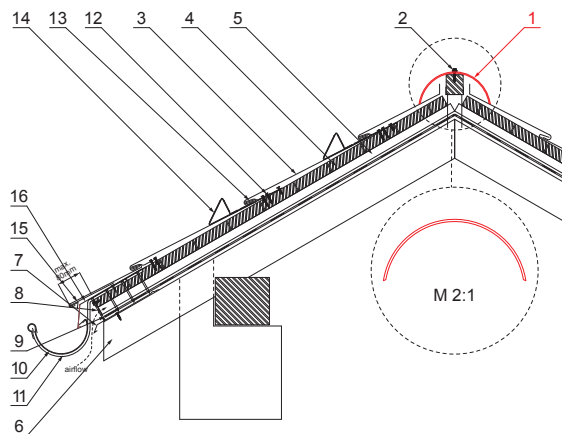

TECHNICAL SHEET

ROOF COVERING RIDGE CAPPING

KRS-TZKRSH

DETAIL:

1. roof covering ridge capping
2. farmer screw 4,8x35
3. roof covering KJG rhomboid roof tile
4. roof battens
5. rafter
6. drip edge
7. protective ventilation belt
8. foil
9. gutter half-round
10. hook
11. screw with TORX head for clip
12. clip for rhomboid roof tile stainless steel
13. nose snow stopper for rhomboid roof tile
14. base strip
15. cover sheet
16. cover sheet

BG Titanium zinc Patina – Blue-grey – RAL 7045

INDEX	CHANGE	DATE	SIGNATURE		
MATERIAL BRAND			W.C.	WEIGHT kg	SCALE
SIZE, SEMI-FINISHED PRODUCTS				STN STANDARD	SORTING NUMBER
AUXILIARY EQUIPMENT				NOTE	POSITION NUMBER
ELABORATED BY Ing. Kluska M.				OLD DRAWING	DRAWING NUMBER
TESTED BY			TECHNOLOGIST		
NAME			Roof covering ridge capping		
			Number of sheets		
			KRS-TZKRSH		
			Sheet		