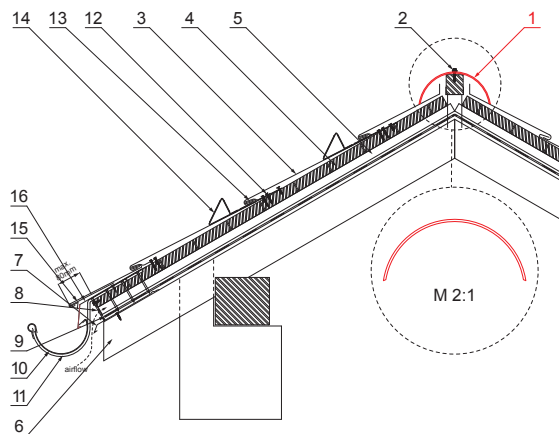

# ROOF COVERING RIDGE CAPPING

# KRS-TZKRSH

**DETAIL:**

1. roof covering ridge capping
2. farmer screw 4,8x35
3. roof covering KJG rhomboid roof tile
4. roof battens
5. batten
6. rafter
7. drip edge
8. protective ventilation belt
9. foil
10. gutter half-round
11. hook
12. screw with TORX head for clip
13. clip for rhomboid roof tile stainless steel
14. nose snow stopper for rhomboid roof tile
15. base strip
16. cover sheet