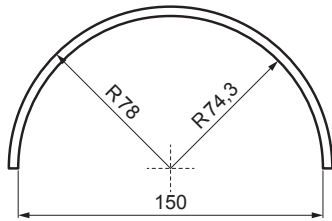

TECHNICAL SHEET

ROOF COVERING RIDGE CAPPING

KRS-TZKRSH