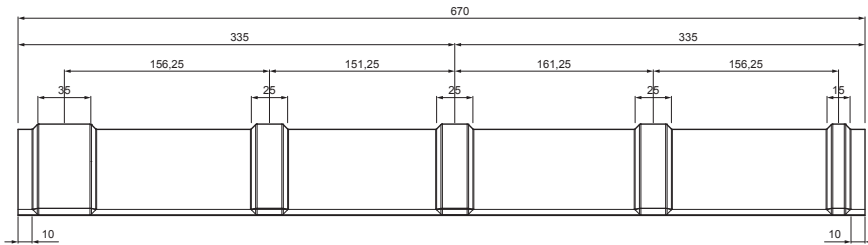

TECHNICAL SHEET

ROOF COVERING RIDGE CAPPING

KRS-TZKRSH