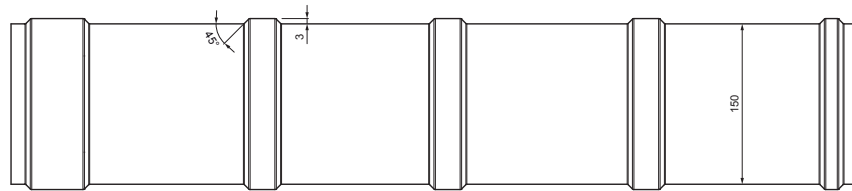

TECHNICAL SHEET

ROOF COVERING RIDGE CAPPING

KRS-TZKRSH