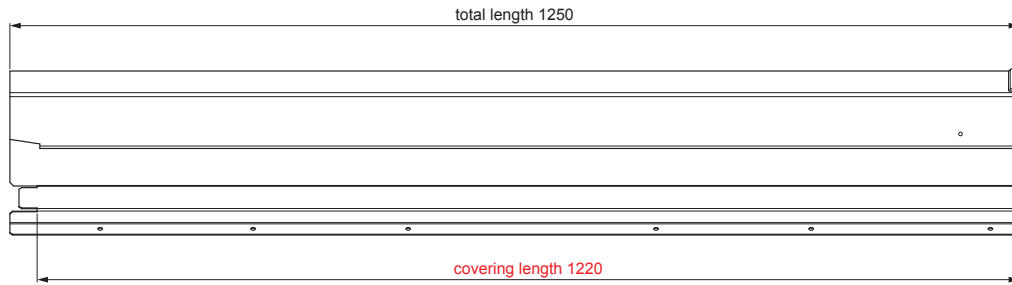

# FALZ-PHREVET

**POSSIBLE APPLICATIONS:**

- trapezoidal profile TR roof
- roof covering KJG FALZ
- roof covering KJG CLICK system
- roof covering KJG rhomboid roof tile

**ADVANTAGES:**

- universal usability
- self-supporting labyrinth ventilation opening
- removable cover
- large ventilation cross-section of 300 cm<sup>2</sup>
- covering length 1 220 mm
- material thickness 1 mm
- practical joining system