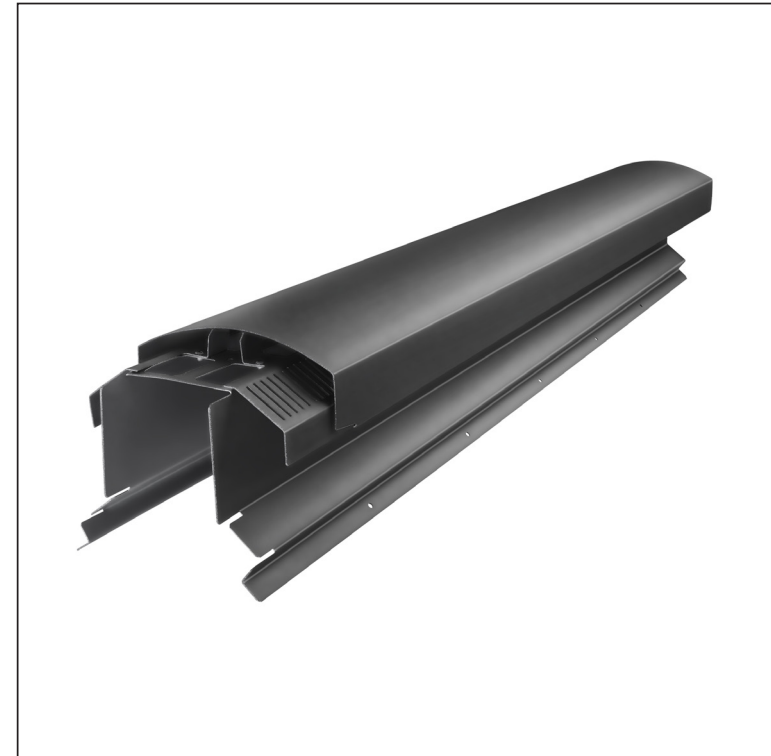

# FALZ-PHREVET

**POSSIBLE APPLICATIONS:**

- trapezoidal profile TR roof
- roof covering KJG FALZ
- roof covering KJG CLICK system
- roof covering KJG rhomboid roof tile

**ADVANTAGES:**

- universal usability
- self-supporting labyrinth ventilation opening
- removable cover
- large ventilation cross-section of 300 cm<sup>2</sup>
- covering length 1 220 mm
- material thickness 1 mm
- practical joining system

**DETAIL:**

**AN** Material: Aluminium – Natur  
Color : Galvanized steel pre-painted – Anthracite – RAL 7016

INDEX	CHANGE	DATE	SIGNATURE			
MATERIAL BRAND			W.C.	WEIGHT kg	SCALE	
SIZE, SEMI-FINISHED PRODUCTS				STN STANDARD	SORTING NUMBER	
AUXILIARY EQUIPMENT				NOTE	POSITION NUMBER	
ELABORATED BY Ing. Kluska M.						
TESTED BY						
TECHNOLOGIST		TECHNOLOGIST		OLD DRAWING	DRAWING NUMBER	
NAME						
Ridge vent UNI I=1,22 m				Number of sheets	FALZ-PHREVET Sheet	