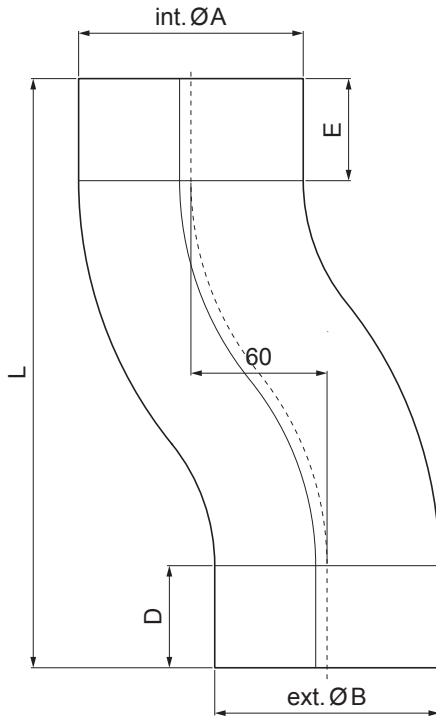

TECHNICAL SHEET

DOUBLE ELBOW

P-PKO

TZ Galvanized steel prepainted – Reseda green – RAL 6011

Dimensions [mm]					
Nominal size	$\varnothing A$	$\varnothing B$	D	E	L
80	80,4	79,0	35	35	219
100	100,4	99,0	35	35	240
120	120,4	119,0	40	40	268

INDEX	CHANGE	DATE	SIGNATURE	KJG QUALITY®	Scan code for 3D model
MATERIAL BRAND			W.C.	WEIGHT kg	SCALE
SIZE, SEMI-FINISHED PRODUCTS				STN STANDARD	SORTING NUMBER
AUXILIARY EQUIPMENT				NOTE	POSITION NUMBER
ELABORATED BY Ing. Kluska M.					
TESTED BY					
TECHNOLOGIST		TECHNOLOGIST		OLD DRAWING	DRAWING NUMBER
NAME Double elbow				Number of sheets	P-PKO Sheet