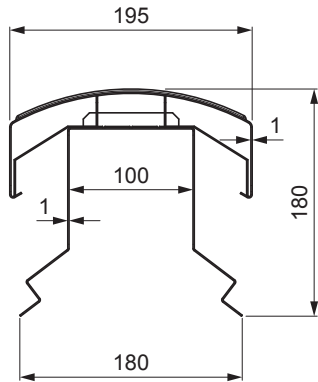

# FALZ-PHREVET

**POSSIBLE APPLICATIONS:**

- trapezoidal profile TR roof
- roof covering KJG FALZ
- roof covering KJG CLICK system
- roof covering KJG rhomboid roof tile

**ADVANTAGES:**

- universal usability
- self-supporting labyrinth ventilation opening
- removable cover
- large ventilation cross-section of 300 cm<sup>2</sup>
- covering length 1 220 mm
- material thickness 1 mm
- practical joining system