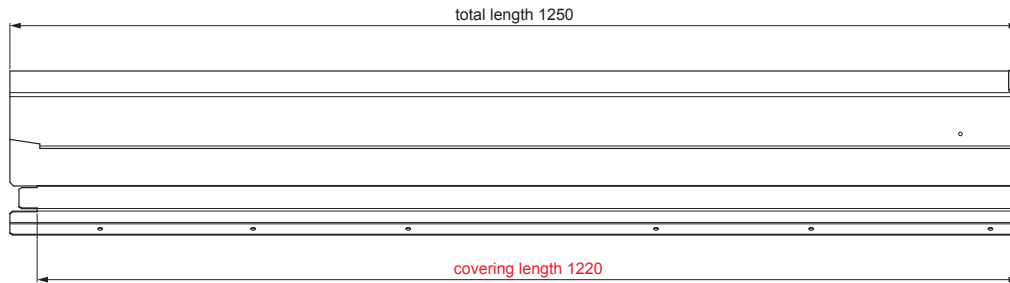

# FALZ-PHREVET

**POSSIBLE APPLICATIONS:**

- trapezoidal profile TR roof
- roof covering KJG FALZ
- roof covering KJG CLICK system
- roof covering KJG rhomboid roof tile

**ADVANTAGES:**

- universal usability
- self-supporting labyrinth ventilation opening
- removable cover
- large ventilation cross-section of 300 cm<sup>2</sup>
- covering length 1 220 mm
- material thickness 1 mm
- practical joining system