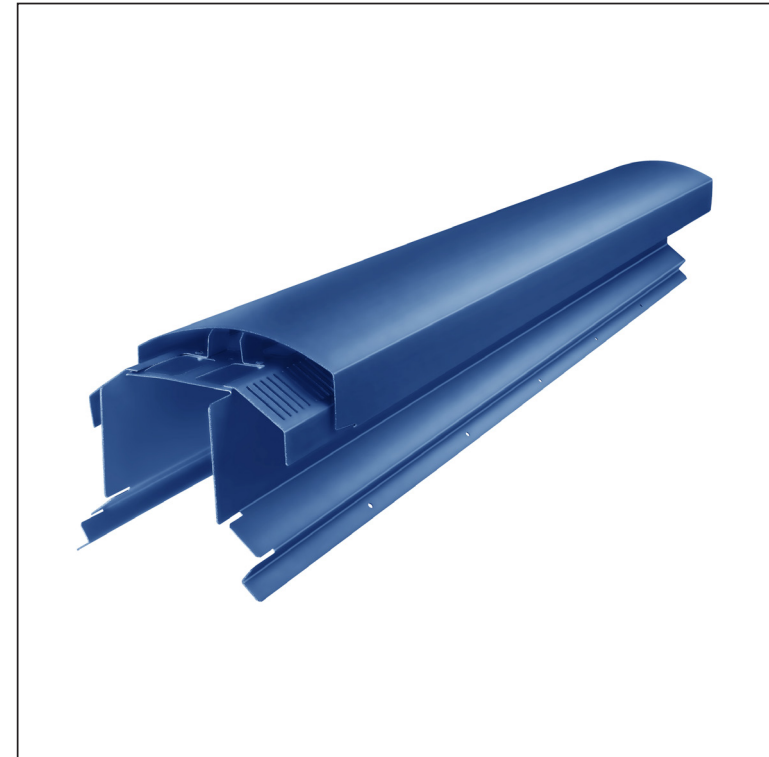

TECHNICAL SHEET

RIDGE VENT UNI I=1,22 m

FALZ-PHREVET

POSSIBLE APPLICATIONS:

- trapezoidal profile TR roof
- roof covering KJG FALZ
- roof covering KJG CLICK system
- roof covering KJG rhomboid roof tile

ADVANTAGES:

- universal usability
- self-supporting labyrinth ventilation opening
- removable cover
- large ventilation cross-section of 300 cm²
- covering length 1 220 mm
- material thickness 1 mm
- practical joining system

DETAIL:

Material: Aluminium – Natur
Color : Galvanized steel pre-painted – Gentian blue – RAL 5010

INDEX	CHANGE	DATE	SIGNATURE		
MATERIAL BRAND			W.C.	WEIGHT kg	SCALE
SIZE, SEMI-FINISHED PRODUCTS				STN STANDARD	SORTING NUMBER
AUXILIARY EQUIPMENT				NOTE	POSITION NUMBER
ELABORATED BY Ing. Kluska M.					
TESTED BY				OLD DRAWING	DRAWING NUMBER
TECHNOLOGIST			TECHNOLOGIST		
NAME			Ridge vent UNI I=1,22 m		Number of sheets
					FALZ-PHREVET
					Sheet