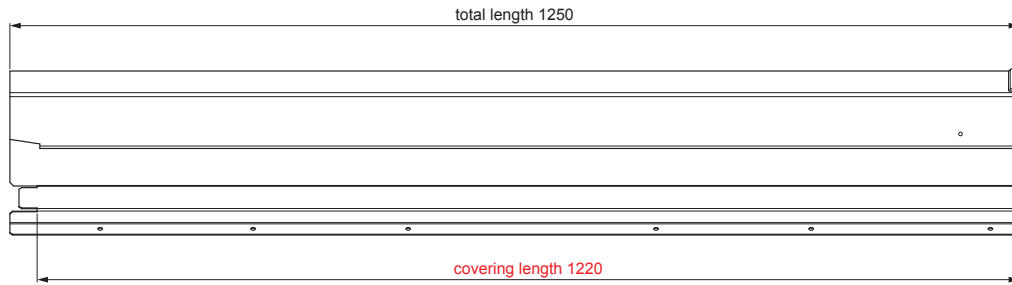

TECHNICAL SHEET

RIDGE VENT UNI I=1,22 m

FALZ-PHREVET

POSSIBLE APPLICATIONS:

- trapezoidal profile TR roof
- roof covering KJG FALZ
- roof covering KJG CLICK system
- roof covering KJG rhomboid roof tile

ADVANTAGES:

- universal usability
- self-supporting labyrinth ventilation opening
- removable cover
- large ventilation cross-section of 300 cm²
- covering length 1 220 mm
- material thickness 1 mm
- practical joining system

DETAIL:

Material: Aluminium – Natur
Color : Galvanized steel pre-painted – Gentian blue – RAL 5010

INDEX	CHANGE	DATE	SIGNATURE		
MATERIAL BRAND			W.C.	WEIGHT kg	SCALE
SIZE, SEMI-FINISHED PRODUCTS				STN STANDARD	SORTING NUMBER
AUXILIARY EQUIPMENT				NOTE	POSITION NUMBER
ELABORATED BY Ing. Kluska M.					
TESTED BY				OLD DRAWING	DRAWING NUMBER
TECHNOLOGIST			TECHNOLOGIST		
NAME			Ridge vent UNI I=1,22 m		Number of sheets
					FALZ-PHREVET
					Sheet