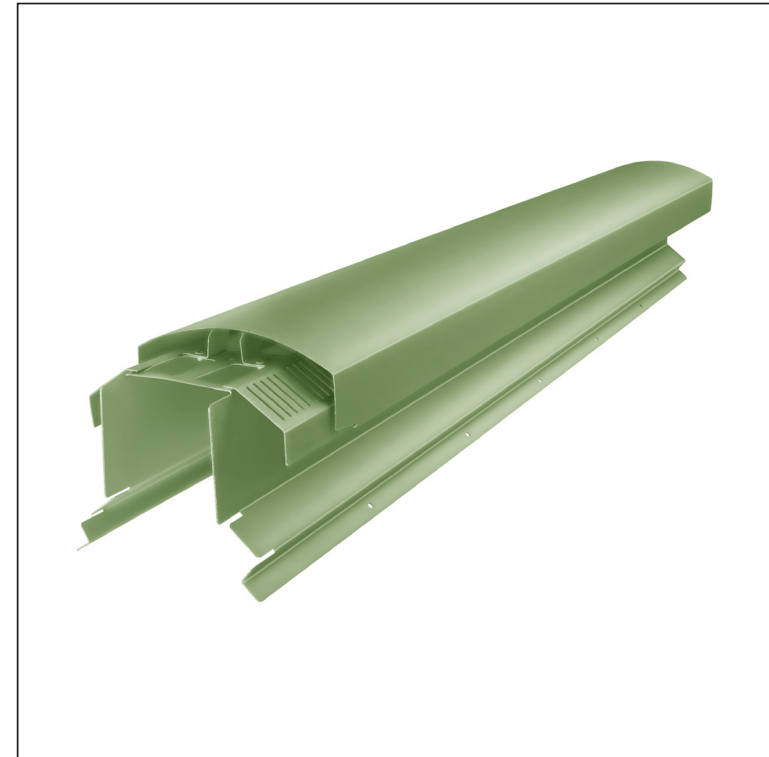

# FALZ-PHREVET

**POSSIBLE APPLICATIONS:**

- trapezoidal profile TR roof
- roof covering KJG FALZ
- roof covering KJG CLICK system
- roof covering KJG rhomboid roof tile

**ADVANTAGES:**

- universal usability
- self-supporting labyrinth ventilation opening
- removable cover
- large ventilation cross-section of 300 cm<sup>2</sup>
- covering length 1 220 mm
- material thickness 1 mm
- practical joining system

**DETAIL:**

**TZ** Material: Aluminium – Natur  
Color : Galvanized steel pre-painted – Reseda green – RAL 6011

INDEX	CHANGE	DATE	SIGNATURE		
MATERIAL BRAND			W.C.	WEIGHT kg	SCALE
SIZE, SEMI-FINISHED PRODUCTS				STN STANDARD	SORTING NUMBER
AUXILIARY EQUIPMENT				NOTE	POSITION NUMBER
ELABORATED BY Ing. Kluska M.					
TESTED BY					
TECHNOLOGIST		TECHNOLOGIST		OLD DRAWING	DRAWING NUMBER
NAME				FALZ-PHREVET	
Ridge vent UNI I=1,22 m				Number of sheets	Sheet 