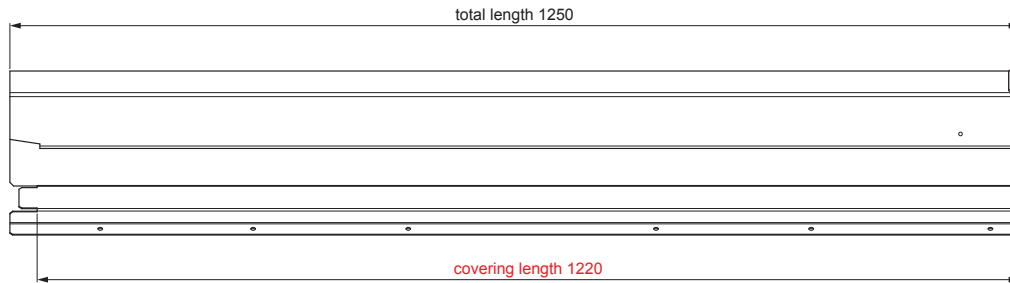

# FALZ-PHREVET

**POSSIBLE APPLICATIONS:**

- trapezoidal profile TR roof
- roof covering KJG FALZ
- roof covering KJG CLICK system
- roof covering KJG rhomboid roof tile

**ADVANTAGES:**

- universal usability
- self-supporting labyrinth ventilation opening
- removable cover
- large ventilation cross-section of 300 cm<sup>2</sup>
- covering length 1 220 mm
- material thickness 1 mm
- practical joining system

**DETAIL:**

**TH** Material: Aluminium – Natur  
Color : Galvanized steel pre-painted – Dark brown ČOKO – RAL 8017

INDEX	CHANGE	DATE	SIGNATURE		
MATERIAL BRAND			W.C.	WEIGHT kg	SCALE
SIZE, SEMI-FINISHED PRODUCTS				STN STANDARD	SORTING NUMBER
AUXILIARY EQUIPMENT				NOTE	POSITION NUMBER
ELABORATED BY Ing. Kluska M.					
TESTED BY				OLD DRAWING	DRAWING NUMBER
TECHNOLOGIST			TECHNOLOGIST		
NAME			Ridge vent UNI I=1,22 m		Number of sheets
					FALZ-PHREVET Sheet