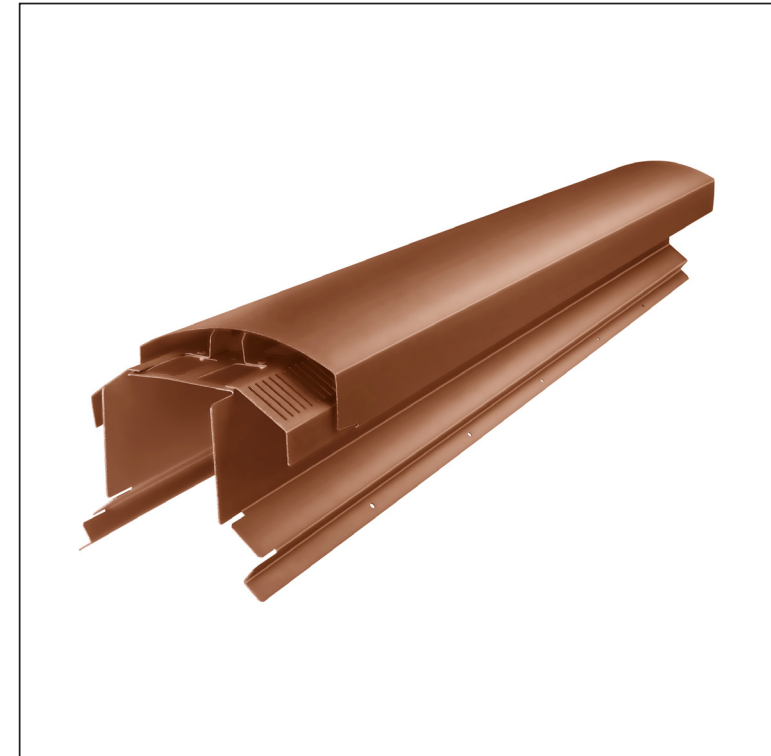

TECHNICAL SHEET

RIDGE VENT UNI I=1,22 m

FALZ-WHREVET

POSSIBLE APPLICATIONS:

- trapezoidal profile TR roof
- roof covering KJG FALZ
- roof covering KJG CLICK system
- roof covering KJG rhomboid roof tile

ADVANTAGES:

- universal usability
- self-supporting labyrinth ventilation opening
- removable cover
- large ventilation cross-section of 300 cm²
- covering length 1 220 mm
- material thickness 1 mm
- practical joining system

DETAIL:

MH Aluminium pre-painted – Copper brown – RAL 8004

INDEX	CHANGE	DATE	SIGNATURE		
MATERIAL BRAND			W.C.	WEIGHT kg	SCALE
SIZE, SEMI-FINISHED PRODUCTS					
AUXILIARY EQUIPMENT				STN STANDARD	SORTING NUMBER
ELABORATED BY Ing. Kluska M.				NOTE	POSITION NUMBER
TESTED BY					
TECHNOLOGIST	TECHNOLOGIST			OLD DRAWING	DRAWING NUMBER
NAME				Number of sheets	
Ridge vent UNI I=1,22 m				FALZ-WHREVET	
				Sheet	