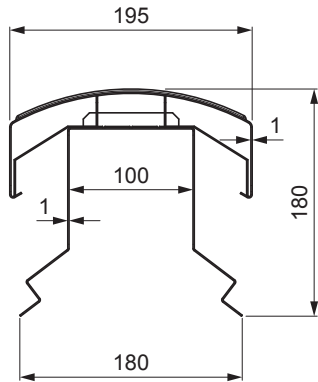

TECHNICAL SHEET

RIDGE VENT UNI I=1,22 m

FALZ-WHREVET

POSSIBLE APPLICATIONS:

- trapezoidal profile TR roof
- roof covering KJG FALZ
- roof covering KJG CLICK system
- roof covering KJG rhomboid roof tile

ADVANTAGES:

- universal usability
- self-supporting labyrinth ventilation opening
- removable cover
- large ventilation cross-section of 300 cm²
- covering length 1 220 mm
- material thickness 1 mm
- practical joining system

DETAIL:

MH Aluminium pre-painted – Copper brown – RAL 8004

INDEX	CHANGE	DATE	SIGNATURE		
MATERIAL BRAND			W.C.	WEIGHT kg	SCALE
SIZE, SEMI-FINISHED PRODUCTS					
AUXILIARY EQUIPMENT				STN STANDARD	SORTING NUMBER
ELABORATED BY Ing. Kluska M.				NOTE	POSITION NUMBER
TESTED BY					
TECHNOLOGIST	TECHNOLOGIST			OLD DRAWING	DRAWING NUMBER
NAME				Number of sheets	
Ridge vent UNI I=1,22 m				FALZ-WHREVET	
				Sheet	