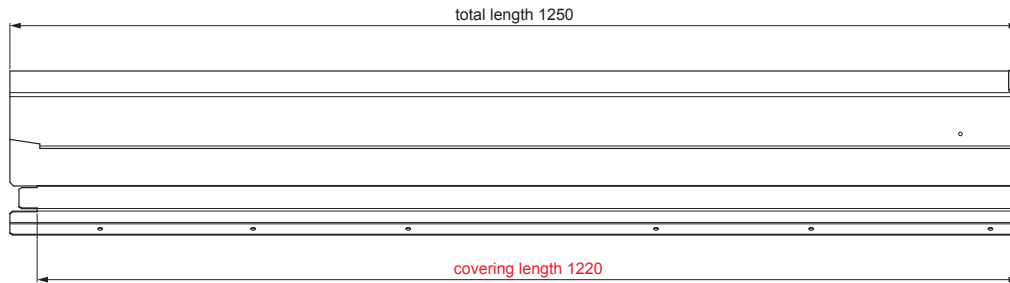

TECHNICAL SHEET

RIDGE VENT UNI I=1,22 m

FALZ-WHREVET

POSSIBLE APPLICATIONS:

- trapezoidal profile TR roof
- roof covering KJG FALZ
- roof covering KJG CLICK system
- roof covering KJG rhomboid roof tile

ADVANTAGES:

- universal usability
- self-supporting labyrinth ventilation opening
- removable cover
- large ventilation cross-section of 300 cm²
- covering length 1 220 mm
- material thickness 1 mm
- practical joining system

DETAIL:

MH Aluminium pre-painted – Copper brown – RAL 8004

INDEX	CHANGE	DATE	SIGNATURE		
MATERIAL BRAND			W.C.	WEIGHT kg	SCALE
SIZE, SEMI-FINISHED PRODUCTS					
AUXILIARY EQUIPMENT				STN STANDARD	SORTING NUMBER
ELABORATED BY Ing. Kluska M.				NOTE	POSITION NUMBER
TESTED BY					
TECHNOLOGIST	TECHNOLOGIST			OLD DRAWING	DRAWING NUMBER
NAME				Number of sheets	
Ridge vent UNI I=1,22 m				FALZ-WHREVET	
				Sheet	