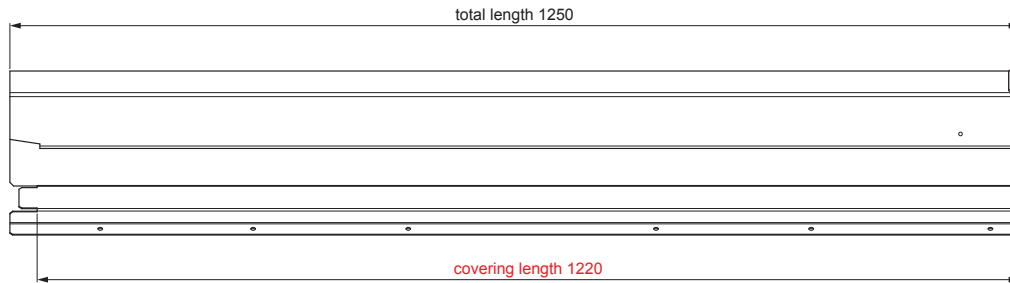

TECHNICAL SHEET

RIDGE VENT UNI I=1,22 m

FALZ-WHREVET

POSSIBLE APPLICATIONS:

- trapezoidal profile TR roof
- roof covering KJG FALZ
- roof covering KJG CLICK system
- roof covering KJG rhomboid roof tile

ADVANTAGES:

- universal usability
- self-supporting labyrinth ventilation opening
- removable cover
- large ventilation cross-section of 300 cm²
- covering length 1 220 mm
- material thickness 1 mm
- practical joining system

DETAIL:

B Aluminium pre-painted – Pure white – RAL 9010

INDEX	CHANGE	DATE	SIGNATURE		
MATERIAL BRAND			W.C.	WEIGHT kg	SCALE
SIZE, SEMI-FINISHED PRODUCTS					
AUXILIARY EQUIPMENT				STN STANDARD	SORTING NUMBER
ELABORATED BY Ing. Kluska M.				NOTE	POSITION NUMBER
TESTED BY					
TECHNOLOGIST		TECHNOLOGIST		OLD DRAWING	DRAWING NUMBER
NAME				FALZ-WHREVET	
Ridge vent UNI I=1,22 m				Number of sheets	Sheet 