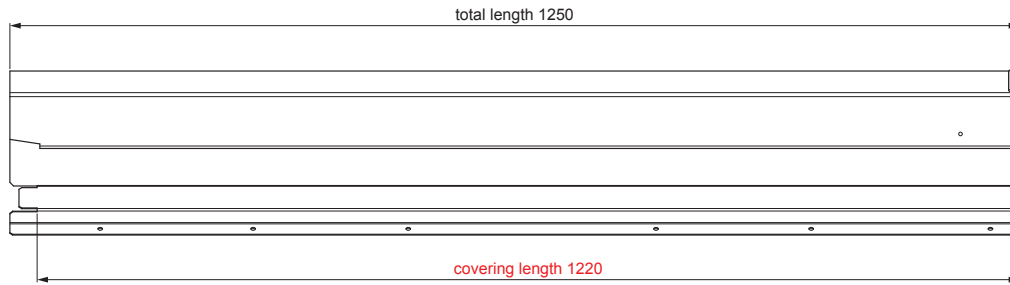

TECHNICAL SHEET

RIDGE VENT UNI I=1,22 m

FALZ-W.15HREVET

POSSIBLE APPLICATIONS:

- trapezoidal profile TR roof
- roof covering KJG FALZ
- roof covering KJG CLICK system
- roof covering KJG rhomboid roof tile

ADVANTAGES:

- universal usability
- self-supporting labyrinth ventilation opening
- removable cover
- large ventilation cross-section of 300 cm²
- covering length 1 220 mm
- material thickness 1 mm
- practical joining system