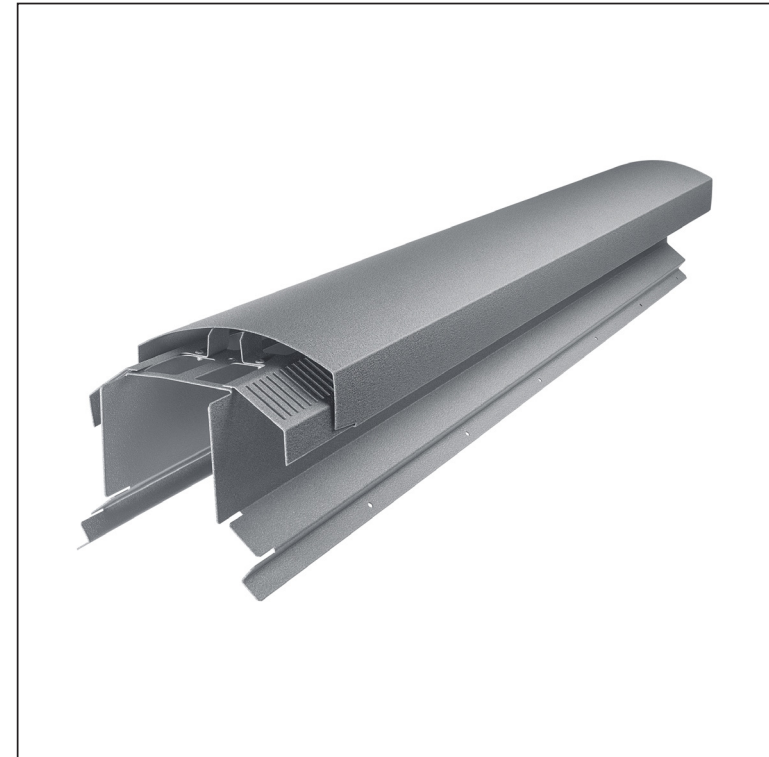

# RIDGE VENT UNI I=1,22 m

# FALZ-W.15HREVET

**POSSIBLE APPLICATIONS:**

- trapezoidal profile TR roof
- roof covering KJG FALZ
- roof covering KJG CLICK system
- roof covering KJG rhomboid roof tile

**ADVANTAGES:**

- universal usability
- self-supporting labyrinth ventilation opening
- removable cover
- large ventilation cross-section of 300 cm<sup>2</sup>
- covering length 1 220 mm
- material thickness 1 mm
- practical joining system

**DETAIL:**

**SSM** Aluminium pre-painted W.15 – Mouse grey W.15 – RAL 7005

INDEX	CHANGE	DATE	SIGNATURE	<b>KJG</b> QUALITY®	Scan code for 3D model	
MATERIAL BRAND			W.C.	WEIGHT kg	SCALE	
SIZE, SEMI-FINISHED PRODUCTS					STN STANDARD	
AUXILIARY EQUIPMENT					SORTING NUMBER	
ELABORATED BY Ing. Kluska M.					NOTE	
TESTED BY					POSITION NUMBER	
TECHNOLOGIST		TECHNOLOGIST			OLD DRAWING	
NAME		Ridge vent UNI I=1,22 m		DRAWING NUMBER		
				Number of sheets	FALZ-W.15HREVET	
					Sheet	