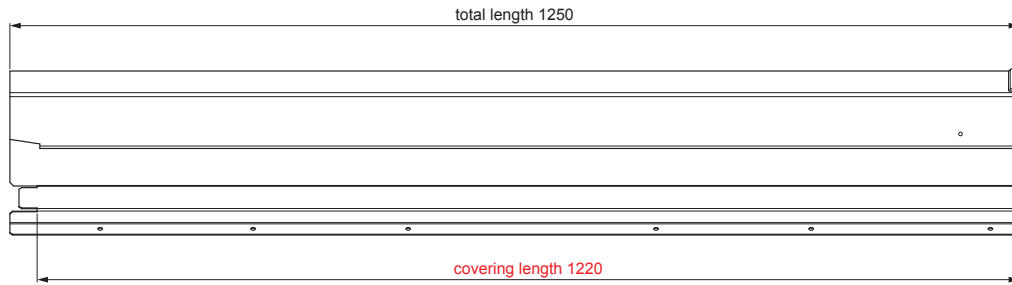

TECHNICAL SHEET

RIDGE VENT UNI I=1,22 m

FALZ-W.15HREVET

POSSIBLE APPLICATIONS:

- trapezoidal profile TR roof
- roof covering KJG FALZ
- roof covering KJG CLICK system
- roof covering KJG rhomboid roof tile

ADVANTAGES:

- universal usability
- self-supporting labyrinth ventilation opening
- removable cover
- large ventilation cross-section of 300 cm²
- covering length 1 220 mm
- material thickness 1 mm
- practical joining system

DETAIL:

ZHM Aluminium pre-painted W.15 – Brown grey W.15 – RAL 7013

INDEX	CHANGE	DATE	SIGNATURE	KJG QUALITY®	Scan code for 3D model	
MATERIAL BRAND			W.C.	WEIGHT kg	SCALE	
SIZE, SEMI-FINISHED PRODUCTS				STN STANDARD	SORTING NUMBER	
AUXILIARY EQUIPMENT				NOTE	POSITION NUMBER	
ELABORATED BY Ing. Kluska M.						
TESTED BY						
TECHNOLOGIST		TECHNOLOGIST		OLD DRAWING	DRAWING NUMBER	
NAME Ridge vent UNI I=1,22 m				Number of sheets	FALZ-W.15HREVET Sheet	