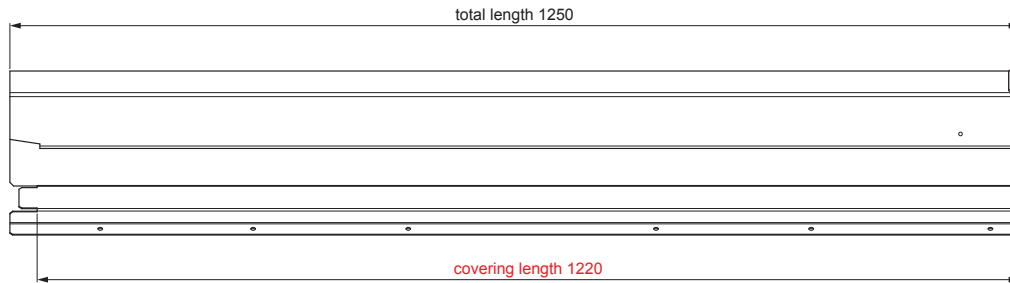

TECHNICAL SHEET

RIDGE VENT UNI I=1,22 m

FALZ-W.15HREVET

POSSIBLE APPLICATIONS:

- trapezoidal profile TR roof
- roof covering KJG FALZ
- roof covering KJG CLICK system
- roof covering KJG rhomboid roof tile

ADVANTAGES:

- universal usability
- self-supporting labyrinth ventilation opening
- removable cover
- large ventilation cross-section of 300 cm²
- covering length 1 220 mm
- material thickness 1 mm
- practical joining system