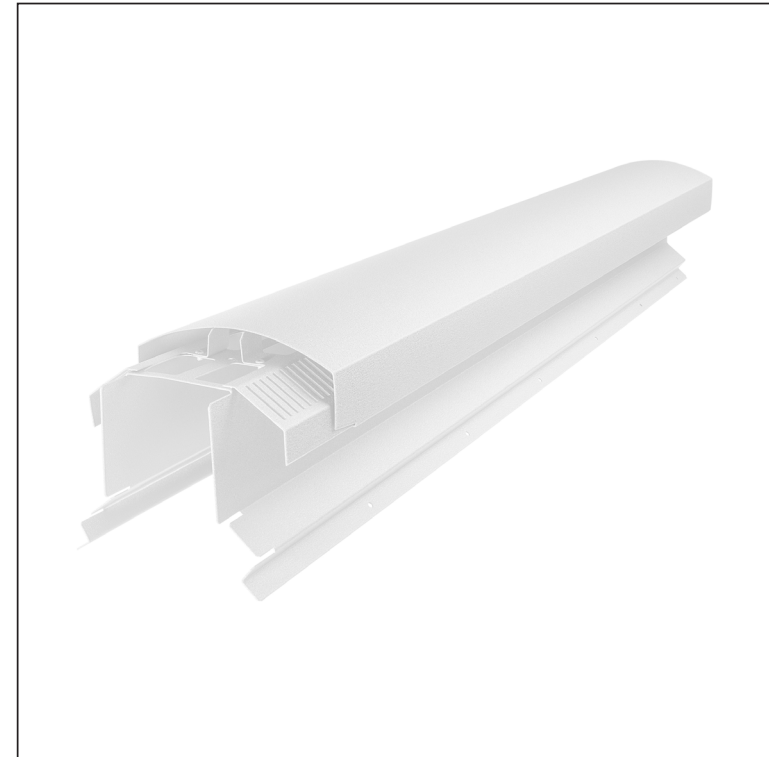

TECHNICAL SHEET

RIDGE VENT UNI I=1,22 m

FALZ-W.15HREVET

POSSIBLE APPLICATIONS:

- trapezoidal profile TR roof
- roof covering KJG FALZ
- roof covering KJG CLICK system
- roof covering KJG rhomboid roof tile

ADVANTAGES:

- universal usability
- self-supporting labyrinth ventilation opening
- removable cover
- large ventilation cross-section of 300 cm²
- covering length 1 220 mm
- material thickness 1 mm
- practical joining system

DETAIL:

BM Aluminium pre-painted W.15 – Pure white W.15 – RAL 9010

INDEX CHANGE	DATE	SIGNATURE		
MATERIAL BRAND				
SIZE, SEMI-FINISHED PRODUCTS				
AUXILIARY EQUIPMENT			STN STANDARD	SORTING NUMBER
ELABORATED BY Ing. Kluska M.			NOTE	POSITION NUMBER
TESTED BY				
TECHNOLOGIST	TECHNOLOGIST		OLD DRAWING	DRAWING NUMBER
NAME				
Ridge vent UNI I=1,22 m			Number of sheets	FALZ-W.15HREVET Sheet 