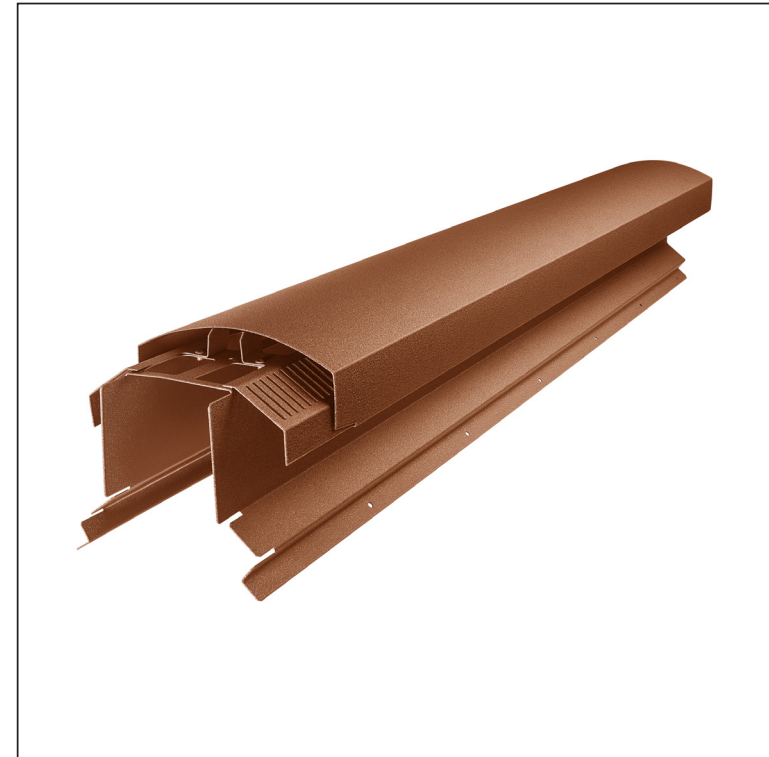

TECHNICAL SHEET

RIDGE VENT UNI I=1,22 m

FALZ-W.15HREVET

POSSIBLE APPLICATIONS:

- trapezoidal profile TR roof
- roof covering KJG FALZ
- roof covering KJG CLICK system
- roof covering KJG rhomboid roof tile

ADVANTAGES:

- universal usability
- self-supporting labyrinth ventilation opening
- removable cover
- large ventilation cross-section of 300 cm²
- covering length 1 220 mm
- material thickness 1 mm
- practical joining system

DETAIL:

Aluminium pre-painted W.15 – Copper brown W.15 – RAL 8004

INDEX CHANGE	DATE	SIGNATURE		
MATERIAL BRAND				
SIZE, SEMI-FINISHED PRODUCTS				
AUXILIARY EQUIPMENT			STN STANDARD	SORTING NUMBER
ELABORATED BY Ing. Kluska M.			NOTE	POSITION NUMBER
TESTED BY				
TECHNOLOGIST	TECHNOLOGIST		OLD DRAWING	DRAWING NUMBER
NAME Ridge vent UNI I=1,22 m			Number of sheets	FALZ-W.15HREVET Sheet