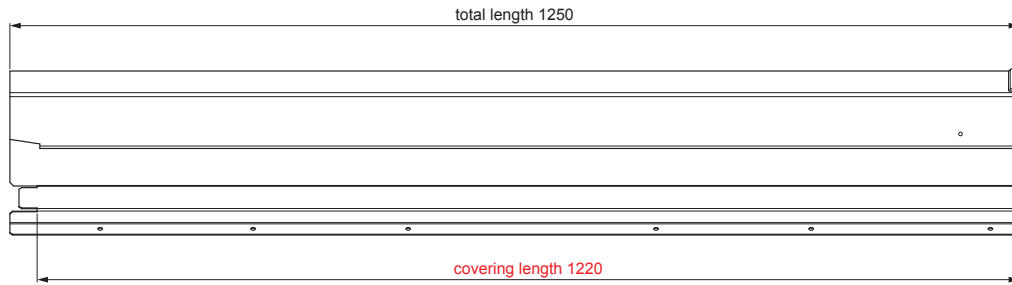

TECHNICAL SHEET

RIDGE VENT UNI I=1,22 m

FALZ-W.15HREVET

POSSIBLE APPLICATIONS:

- trapezoidal profile TR roof
- roof covering KJG FALZ
- roof covering KJG CLICK system
- roof covering KJG rhomboid roof tile

ADVANTAGES:

- universal usability
- self-supporting labyrinth ventilation opening
- removable cover
- large ventilation cross-section of 300 cm²
- covering length 1 220 mm
- material thickness 1 mm
- practical joining system

DETAIL:

Aluminium pre-painted W.15 – Copper brown W.15 – RAL 8004

INDEX CHANGE	DATE	SIGNATURE		
MATERIAL BRAND				
SIZE, SEMI-FINISHED PRODUCTS				
AUXILIARY EQUIPMENT			STN STANDARD	SORTING NUMBER
ELABORATED BY Ing. Kluska M.			NOTE	POSITION NUMBER
TESTED BY				
TECHNOLOGIST	TECHNOLOGIST		OLD DRAWING	DRAWING NUMBER
NAME Ridge vent UNI I=1,22 m			Number of sheets	FALZ-W.15HREVET Sheet