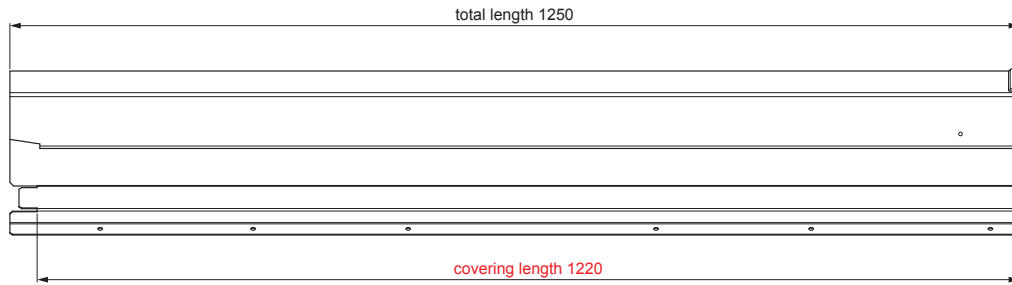

# FALZ-W.15HREVET

**POSSIBLE APPLICATIONS:**

- trapezoidal profile TR roof
- roof covering KJG FALZ
- roof covering KJG CLICK system
- roof covering KJG rhomboid roof tile

**ADVANTAGES:**

- universal usability
- self-supporting labyrinth ventilation opening
- removable cover
- large ventilation cross-section of 300 cm<sup>2</sup>
- covering length 1 220 mm
- material thickness 1 mm
- practical joining system