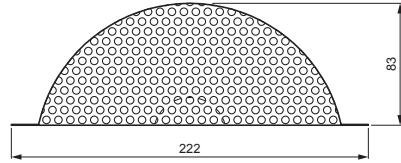

TECHNICAL SHEET

FROG MOUTH VENT COVER

WO-ZP AFR-W.15

TMM Aluminium pre-painted W.15 – Testa di Moro W.15 – RAL 8028

INDEX	CHANGE	DATE	SIGNATURE		
MATERIAL BRAND			W.C.	WEIGHT kg	SCALE
SIZE, SEMI-FINISHED PRODUCTS				STN STANDARD	SORTING NUMBER
AUXILIARY EQUIPMENT				NOTE	POSITION NUMBER
ELABORATED BY Ing. Kluska M.					
TESTED BY					
TECHNOLOGIST		TECHNOLOGIST		OLD DRAWING	DRAWING NUMBER
NAME Frog mouth vent cover				Number of sheets	WO-ZP AFR-W.15 Sheet 