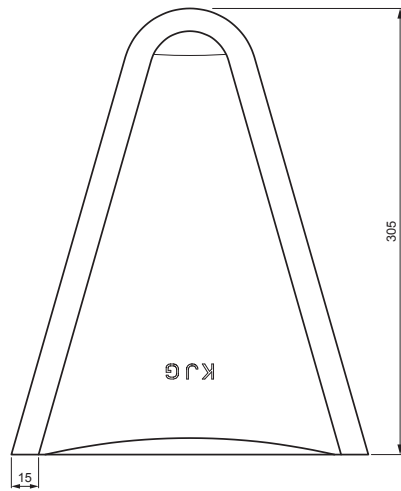

TECHNICAL SHEET

FROG MOUTH VENT COVER

WO-ZP AFR-W.15

TMM Aluminium pre-painted W.15 – Testa di Moro W.15 – RAL 8028

INDEX	CHANGE	DATE	SIGNATURE		
MATERIAL BRAND			W.C.	WEIGHT kg	SCALE
SIZE, SEMI-FINISHED PRODUCTS				STN STANDARD	SORTING NUMBER
AUXILIARY EQUIPMENT				NOTE	POSITION NUMBER
ELABORATED BY Ing. Kluska M.					
TESTED BY					
TECHNOLOGIST		TECHNOLOGIST		OLD DRAWING	DRAWING NUMBER
NAME Frog mouth vent cover				Number of sheets	WO-ZP AFR-W.15 Sheet 