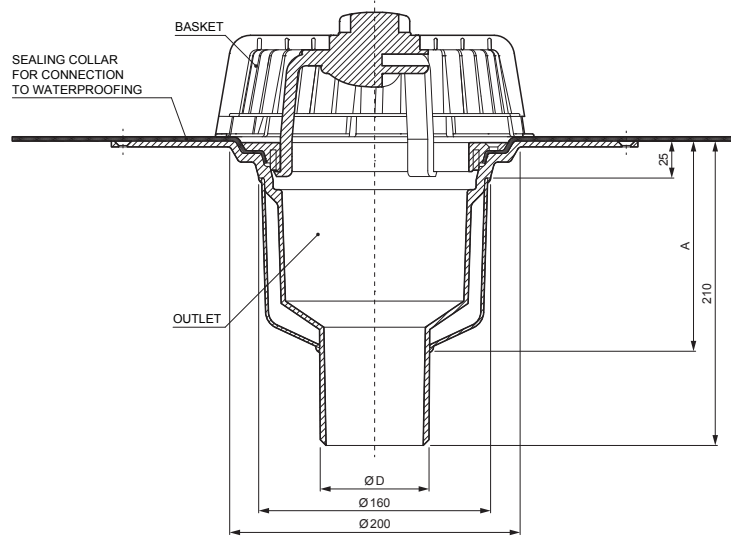

TECHNICAL SHEET

BIT VERTICAL ROOF OUTLET WITH SEALING COLLAR TWS-TW S B

Polyamide

| | | | | | |
|------------------------------|--------|--------------|--|---|---|
| INDEX | CHANGE | DATE | SIGNATURE |   | |
| | | | | | |
| MATERIAL BRAND | | | W.C. | WEIGHT kg | SCALE |
| SIZE, SEMI-FINISHED PRODUCTS | | | | STN STANDARD | SORTING NUMBER |
| AUXILIARY EQUIPMENT | | | | NOTE | POSITION NUMBER |
| ELABORATED BY Ing. Kluska M. | | | | | |
| TESTED BY | | | | OLD DRAWING | DRAWING NUMBER |
| TECHNOLOGIST | | TECHNOLOGIST | | | |
| NAME | | | BIT vertical roof outlet with sealing collar | | Number of sheets |
| | | | | | TWS-TW S B |
| | | | | | Sheet  |

Created: 23.04.2026 09:50:55

Technical changes reserved

| Dimensions [mm] | | |
|-------------------|-----|-----|
| Nominal dimension | A | D |
| DN 70 | 145 | 75 |
| DN 100 | 135 | 110 |