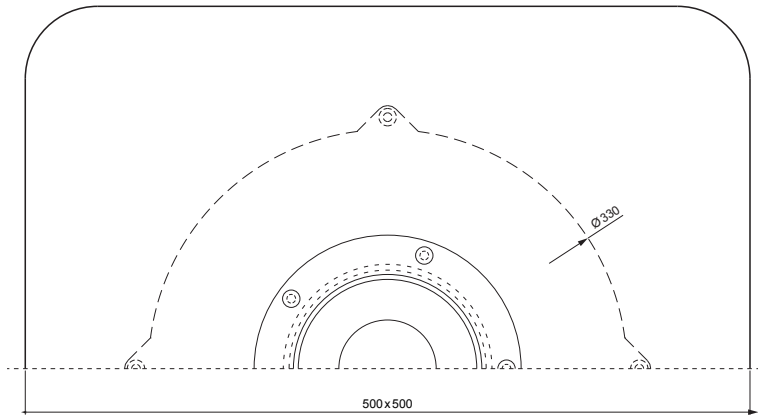

TECHNICAL SHEET

BIT VERTICAL ROOF OUTLET WITH SEALING COLLAR TWS-TW S B

Polyamide

| | | | | | |
|------------------------------|--------|--------------|--|---|---|
| INDEX | CHANGE | DATE | SIGNATURE |   | |
| | | | | | |
| MATERIAL BRAND | | | W.C. | WEIGHT kg | SCALE |
| SIZE, SEMI-FINISHED PRODUCTS | | | | STN STANDARD | SORTING NUMBER |
| AUXILIARY EQUIPMENT | | | | NOTE | POSITION NUMBER |
| ELABORATED BY Ing. Kluska M. | | | | | |
| TESTED BY | | | | OLD DRAWING | DRAWING NUMBER |
| TECHNOLOGIST | | TECHNOLOGIST | | | |
| NAME | | | BIT vertical roof outlet with sealing collar | | Number of sheets |
| | | | | | TWS-TW S B |
| | | | | | Sheet  |

Created: 23.04.2026 09:50:55

Technical changes reserved

| Dimensions [mm] | | |
|-------------------|-----|-----|
| Nominal dimension | A | D |
| DN 70 | 145 | 75 |
| DN 100 | 135 | 110 |