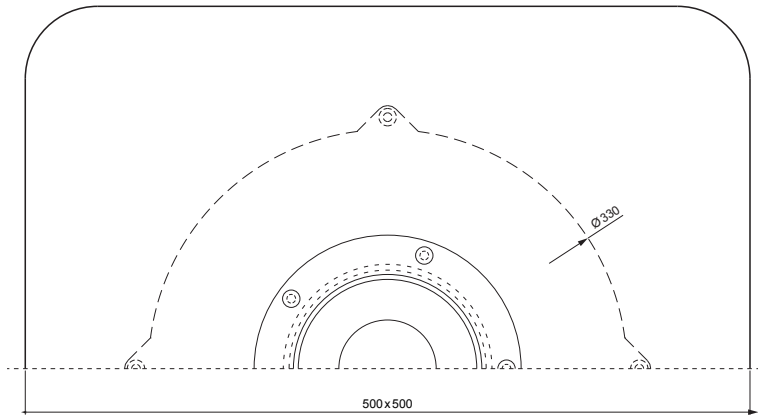

TECHNICAL SHEET

BIT VERTICAL ROOF OUTLET WITH SEALING COLLAR TWS-TW S B

Polyamide

INDEX	CHANGE	DATE	SIGNATURE	 	
MATERIAL BRAND			W.C.	WEIGHT kg	SCALE
SIZE, SEMI-FINISHED PRODUCTS				STN STANDARD	SORTING NUMBER
AUXILIARY EQUIPMENT				NOTE	POSITION NUMBER
ELABORATED BY Ing. Kluska M.					
TESTED BY		TECHNOLOGIST		OLD DRAWING	DRAWING NUMBER
NAME				Number of sheets	
BIT vertical roof outlet with sealing collar				TWS-TW S B Sheet 	

Created: 08.06.2026 04:48:40

Technical changes reserved

Dimensions [mm]		
Nominal dimension	A	D
DN 70	145	75
DN 100	135	110