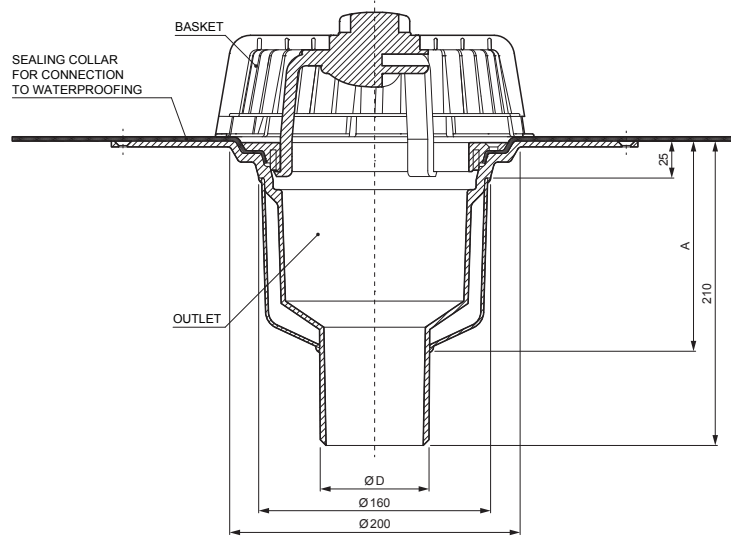

TECHNICAL SHEET

BIT VERTICAL ROOF OUTLET WITH SEALING COLLAR TWS-TW S B

Polyamide

INDEX	CHANGE	DATE	SIGNATURE	 	
MATERIAL BRAND			W.C.	WEIGHT kg	SCALE
SIZE, SEMI-FINISHED PRODUCTS				STN STANDARD	SORTING NUMBER
AUXILIARY EQUIPMENT				NOTE	POSITION NUMBER
ELABORATED BY Ing. Kluska M.					
TESTED BY		TECHNOLOGIST		OLD DRAWING	DRAWING NUMBER
NAME				Number of sheets	
BIT vertical roof outlet with sealing collar				TWS-TW S B Sheet 	

Created: 08.06.2026 04:48:40

Technical changes reserved

Dimensions [mm]		
Nominal dimension	A	D
DN 70	145	75
DN 100	135	110