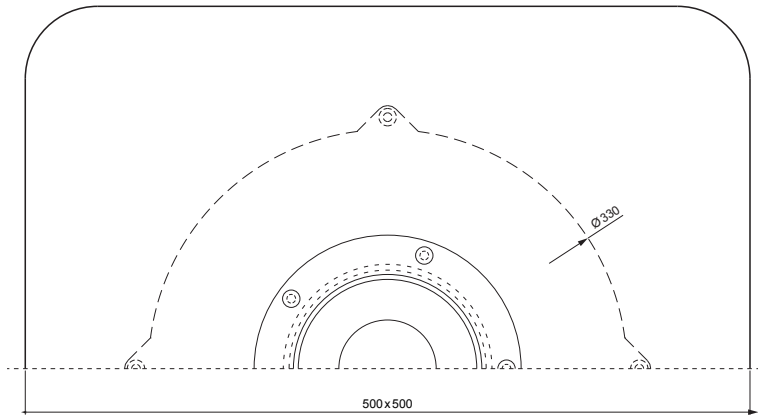

TECHNICAL SHEET

PVC VERTICAL ROOF OUTLET WITH SEALING COLLAR TWS-TW S P

Polyamide

INDEX	CHANGE	DATE	SIGNATURE	 	
MATERIAL BRAND			W.C.	WEIGHT kg	SCALE
SIZE, SEMI-FINISHED PRODUCTS				STN STANDARD	SORTING NUMBER
AUXILIARY EQUIPMENT				NOTE	POSITION NUMBER
ELABORATED BY Ing. Kluska M.					
TESTED BY		TECHNOLOGIST		OLD DRAWING	DRAWING NUMBER
NAME			PVC vertical roof outlet with sealing collar		Number of sheets
			TWS-TW S P		Sheet 

Created: 06.06.2026 20:30:33

Technical changes reserved

Dimensions [mm]		
Nominal dimension	A	D
DN 70	145	75
DN 100	135	110