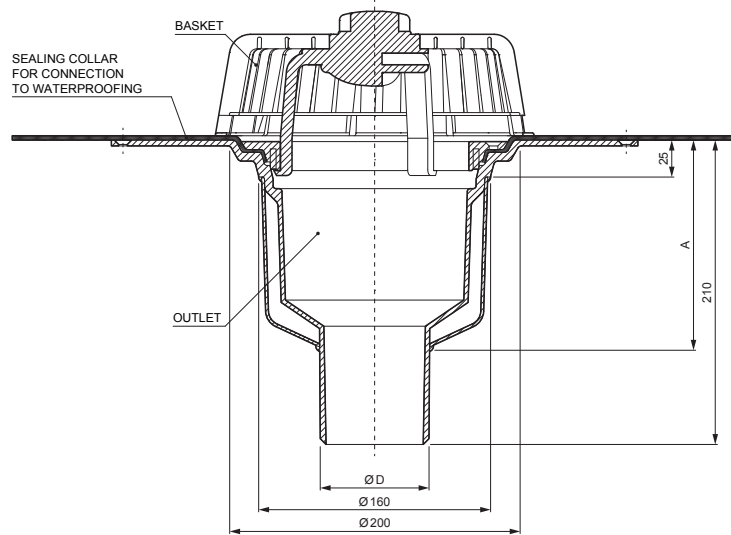

TECHNICAL SHEET

PVC VERTICAL ROOF OUTLET WITH SEALING COLLAR TWS-TW S P

Polyamide

INDEX	CHANGE	DATE	SIGNATURE	 	
MATERIAL BRAND			W.C.	WEIGHT kg	SCALE
SIZE, SEMI-FINISHED PRODUCTS				STN STANDARD	SORTING NUMBER
AUXILIARY EQUIPMENT				NOTE	POSITION NUMBER
ELABORATED BY Ing. Kluska M.					
TESTED BY		TECHNOLOGIST		OLD DRAWING	DRAWING NUMBER
NAME			PVC vertical roof outlet with sealing collar		Number of sheets
			TWS-TW S P		Sheet 

Created: 06.06.2026 20:30:33

Technical changes reserved

Dimensions [mm]		
Nominal dimension	A	D
DN 70	145	75
DN 100	135	110