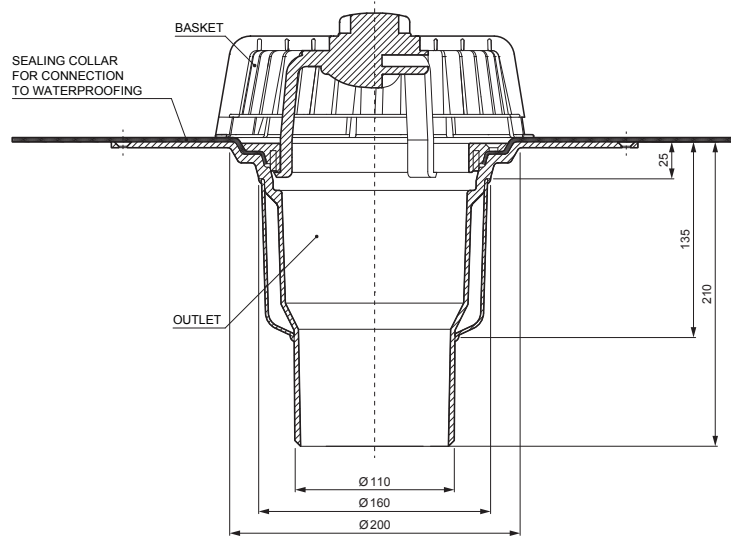

TECHNICAL SHEET

FPO VERTICAL ROOF OUTLET WITH SEALING COLLAR TWS-TW S F

Polyamide

| | | | | | |
|---|--------|--------------|-----------|---|---|
| INDEX | CHANGE | DATE | SIGNATURE |   | |
| | | | | | |
| MATERIAL BRAND | | | W.C. | WEIGHT kg | SCALE |
| SIZE, SEMI-FINISHED PRODUCTS | | | | STN STANDARD | SORTING NUMBER |
| AUXILIARY EQUIPMENT | | | | NOTE | POSITION NUMBER |
| ELABORATED BY Ing. Kluska M. | | | | | |
| TESTED BY | | | | | |
| TECHNOLOGIST | | TECHNOLOGIST | | OLD DRAWING | DRAWING NUMBER |
| NAME FPO vertical roof outlet with sealing collar | | | | Number of sheets | TWS-TW S F Sheet  |