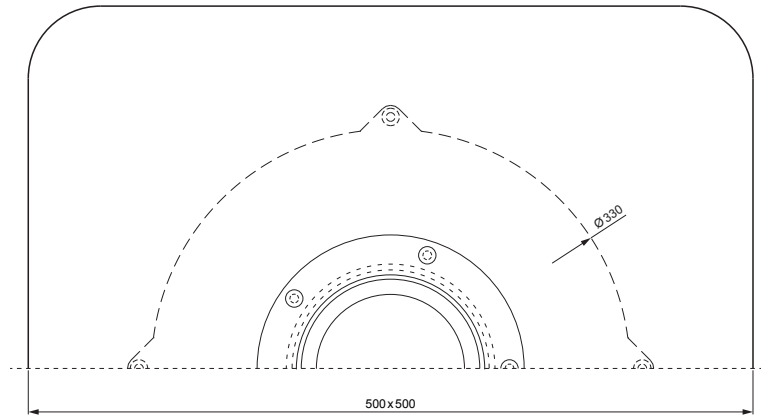

TECHNICAL SHEET

FPO VERTICAL ROOF OUTLET WITH SEALING COLLAR TWS-TW S F

Polyamide

| | | | | | |
|---|--------|--------------|-----------|---|---|
| INDEX | CHANGE | DATE | SIGNATURE |   | |
| | | | | | |
| MATERIAL BRAND | | | W.C. | WEIGHT kg | SCALE |
| SIZE, SEMI-FINISHED PRODUCTS | | | | STN STANDARD | SORTING NUMBER |
| AUXILIARY EQUIPMENT | | | | NOTE | POSITION NUMBER |
| ELABORATED BY Ing. Kluska M. | | | | | |
| TESTED BY | | | | | |
| TECHNOLOGIST | | TECHNOLOGIST | | OLD DRAWING | DRAWING NUMBER |
| NAME FPO vertical roof outlet with sealing collar | | | | Number of sheets | TWS-TW S F Sheet  |