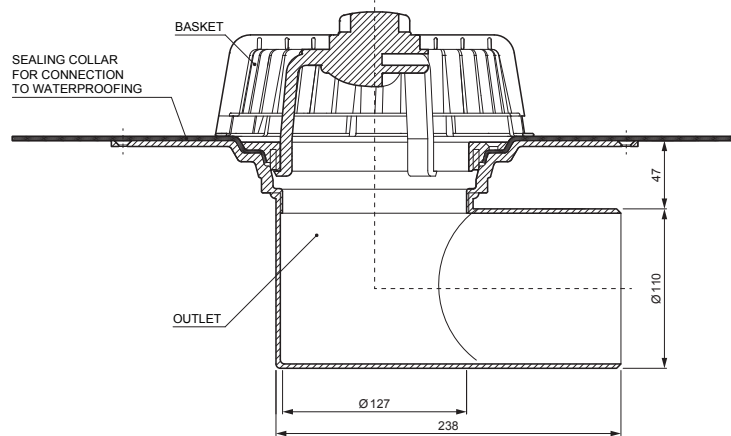

TECHNICAL SHEET

# PVC HORIZONTAL ROOF OUTLET WITH SEALING COLLAR

# TWS-TW V P

Polyamide

INDEX	CHANGE	DATE	SIGNATURE	 	
MATERIAL BRAND			W.C.	WEIGHT kg	SCALE
SIZE, SEMI-FINISHED PRODUCTS				STN STANDARD	SORTING NUMBER
AUXILIARY EQUIPMENT				NOTE	POSITION NUMBER
ELABORATED BY Ing. Kluska M.					
TESTED BY					
TECHNOLOGIST		TECHNOLOGIST		OLD DRAWING	DRAWING NUMBER
NAME PVC horizontal roof outlet with sealing collar				Number of sheets	TWS-TW V P Sheet 