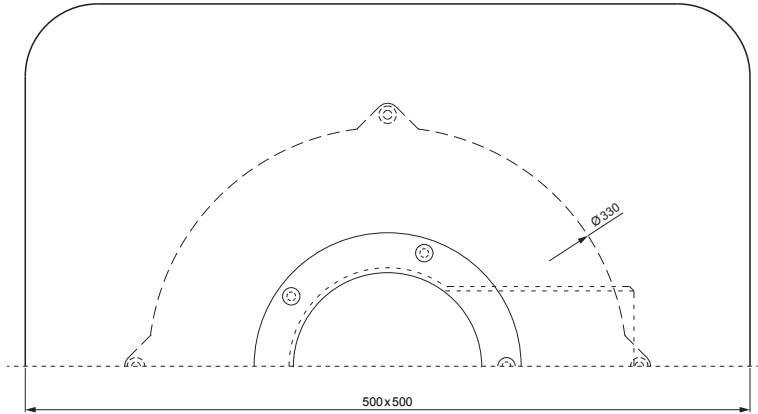

TECHNICAL SHEET

# TWS-TW V P

Polyamide

INDEX	CHANGE	DATE	SIGNATURE	 	
MATERIAL BRAND			W.C.	WEIGHT kg	SCALE
SIZE, SEMI-FINISHED PRODUCTS				STN STANDARD	SORTING NUMBER
AUXILIARY EQUIPMENT				NOTE	POSITION NUMBER
ELABORATED BY Ing. Kluska M.					
TESTED BY					
TECHNOLOGIST		TECHNOLOGIST		OLD DRAWING	DRAWING NUMBER
NAME PVC horizontal roof outlet with sealing collar				Number of sheets	TWS-TW V P Sheet 