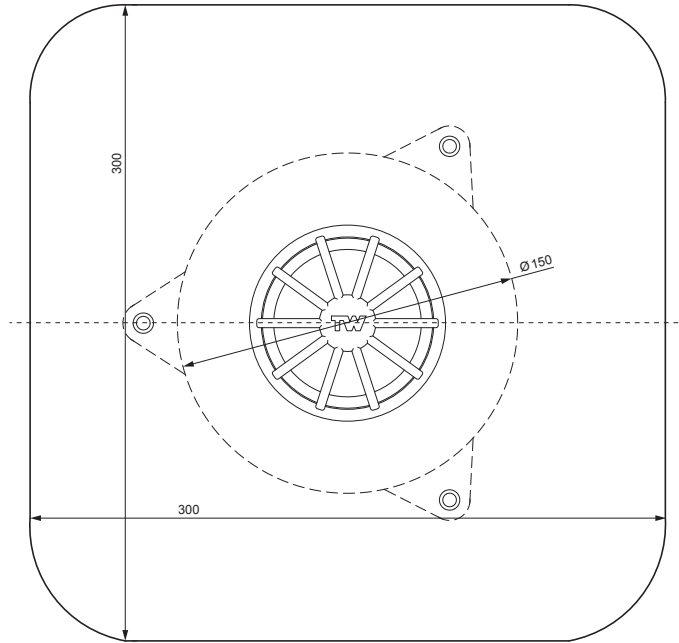

TECHNICAL SHEET

PVC VERTICAL BALCONY OUTLET WITH SEALING COLLAR

TWS-TWB S P

Polyamide

INDEX	CHANGE	DATE	SIGNATURE	 	
MATERIAL BRAND			W.C.	WEIGHT kg	SCALE
SIZE, SEMI-FINISHED PRODUCTS				STN STANDARD	SORTING NUMBER
AUXILIARY EQUIPMENT				NOTE	POSITION NUMBER
ELABORATED BY Ing. Kluska M.					
TESTED BY					
TECHNOLOGIST		TECHNOLOGIST		OLD DRAWING	DRAWING NUMBER
NAME PVC vertical balcony outlet with sealing collar				Number of sheets	TWS-TWB S P Sheet 