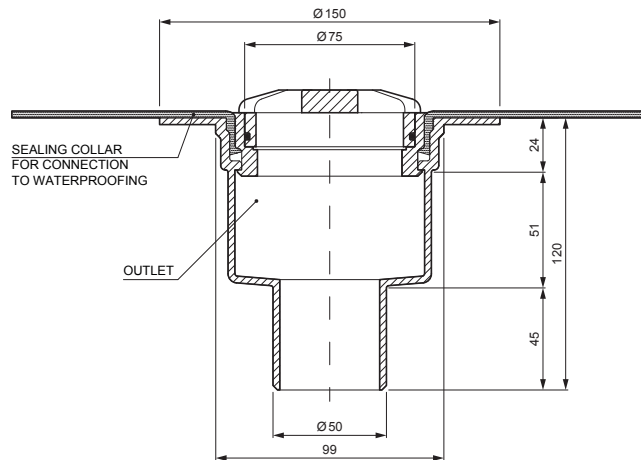

TECHNICAL SHEET

PVC VERTICAL BALCONY OUTLET WITH SEALING COLLAR

TWS-TWB S P

Polyamide

INDEX	CHANGE	DATE	SIGNATURE	 	
MATERIAL BRAND			W.C.	WEIGHT kg	SCALE
SIZE, SEMI-FINISHED PRODUCTS				STN STANDARD	SORTING NUMBER
AUXILIARY EQUIPMENT				NOTE	POSITION NUMBER
ELABORATED BY Ing. Kluska M.					
TESTED BY					
TECHNOLOGIST		TECHNOLOGIST		OLD DRAWING	DRAWING NUMBER
NAME PVC vertical balcony outlet with sealing collar				Number of sheets	TWS-TWB S P Sheet 