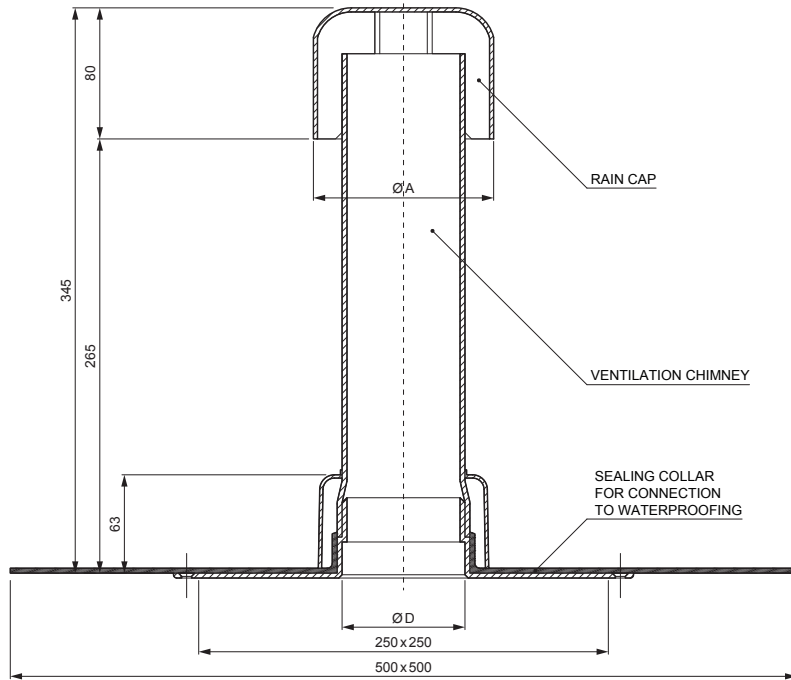

TECHNICAL SHEET

PVC ROOF VENTILATION CHIMNEY WITH SEALING COLLAR

TWS-TWO P

B PVC – Pure white – RAL 9010

INDEX	CHANGE	DATE	SIGNATURE	 	
MATERIAL BRAND			W.C.	WEIGHT kg	SCALE
SIZE, SEMI-FINISHED PRODUCTS				STN STANDARD	SORTING NUMBER
AUXILIARY EQUIPMENT				NOTE	POSITION NUMBER
ELABORATED BY Ing. Kluska M.					
TESTED BY					
TECHNOLOGIST		TECHNOLOGIST		OLD DRAWING	DRAWING NUMBER
NAME PVC roof ventilation chimney with sealing collar				Number of sheets	TWS-TWO P Sheet 

Created: 05.06.2026 20:37:09

Technical changes reserved

Dimensions [mm]		
Nominal dimension	A	D
DN 75	110	70
DN 110	160	100