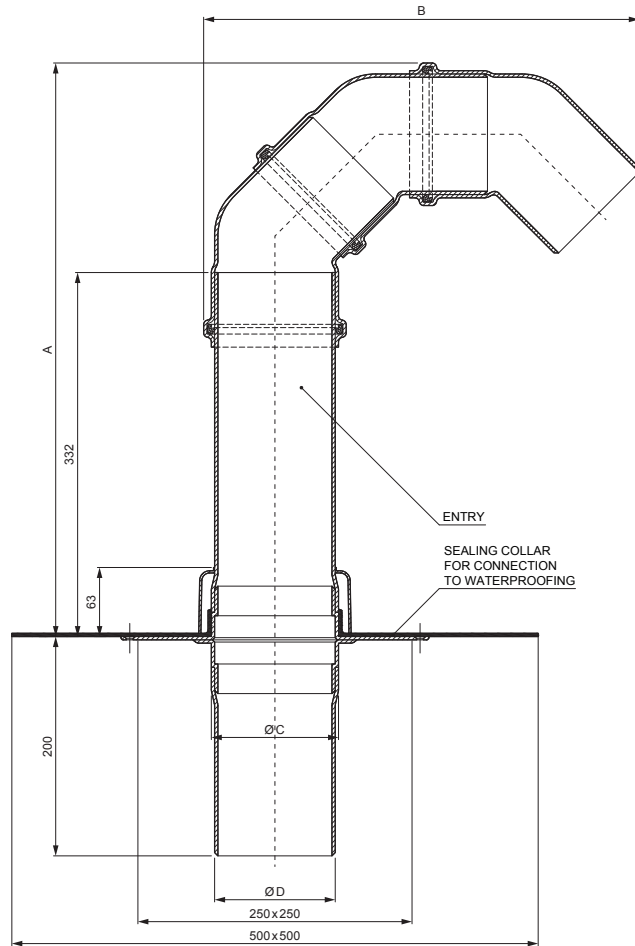

TECHNICAL SHEET

# PVC CABLE ENTRY WITH SEALING COLLAR

# TWS-TWP P

**B** PVC – Pure white – RAL 9010

Dimensions [mm]				
Nominal dimension	A	B	C	D
DN 75	480	310	81	70
DN 110	520	400	116	100
DN 125	545	440	131	125

INDEX	DATE	SIGNATURE	 	
CHANGE				
MATERIAL BRAND		W.C.	WEIGHT kg	SCALE
SIZE, SEMI-FINISHED PRODUCTS			STN STANDARD	SORTING NUMBER
AUXILIARY EQUIPMENT			NOTE	POSITION NUMBER
ELABORATED BY Ing. Kluska M.				
TESTED BY			OLD DRAWING	DRAWING NUMBER
TECHNOLOGIST		TECHNOLOGIST		
NAME		PVC cable entry with sealing collar		Number of sheets
				TWS-TWP P
				Sheet 