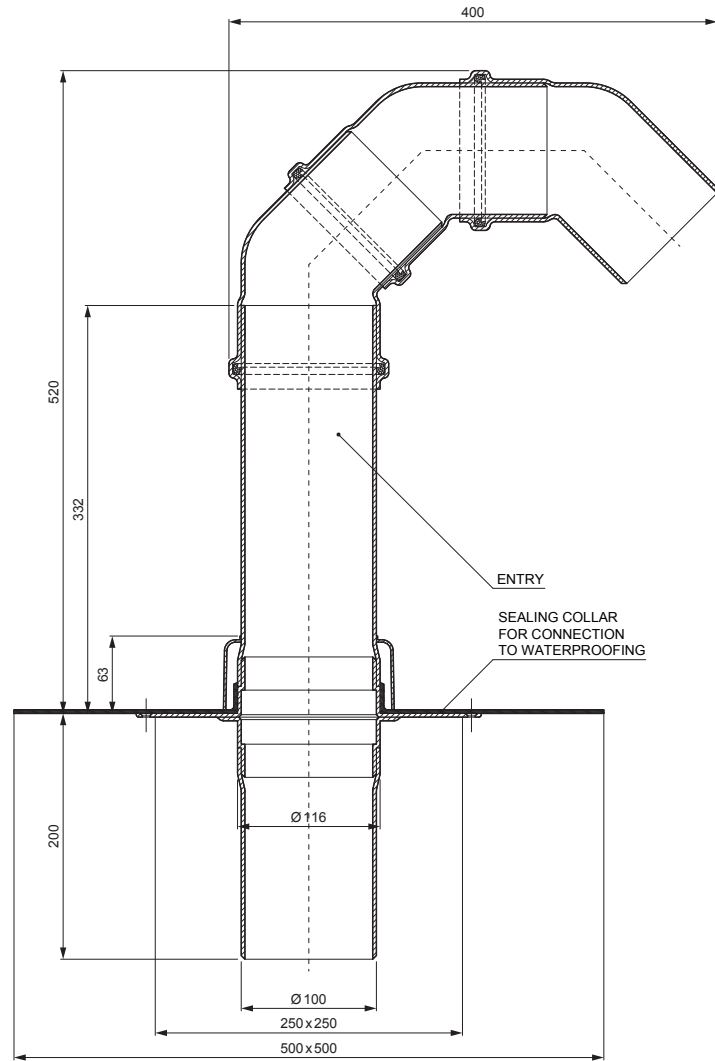

TECHNICAL SHEET

FPO CABLE ENTRY WITH SEALING COLLAR

TWS-TWP F

B PVC – Pure white – RAL 9010

INDEX	CHANGE	DATE	SIGNATURE	 	
MATERIAL BRAND			W.C.	WEIGHT kg	SCALE
SIZE, SEMI-FINISHED PRODUCTS				STN STANDARD	SORTING NUMBER
AUXILIARY EQUIPMENT				NOTE	POSITION NUMBER
ELABORATED BY Ing. Kluska M.					
TESTED BY		TECHNOLOGIST		OLD DRAWING	DRAWING NUMBER
NAME				TWS-TWP F	
FPO cable entry with sealing collar				Number of sheets	Sheet 