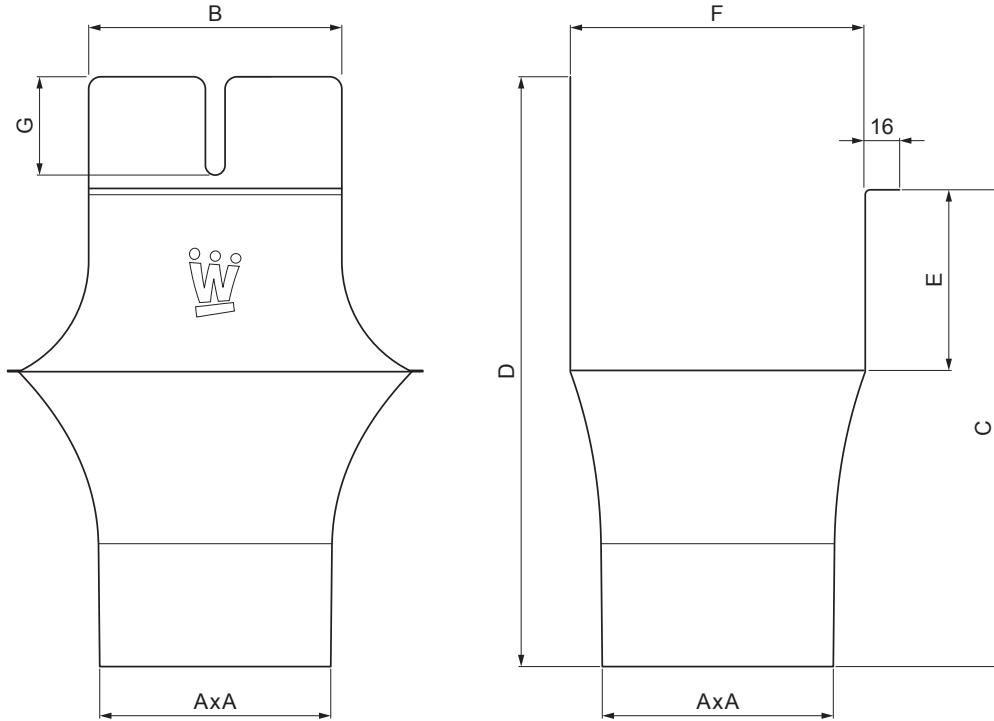

TECHNICAL SHEET

OUTLET SQUARE

W.15H-WKLLH

TMM Aluminium pre-painted W.15 – Testa di Moro W.15 – RAL 8028

INDEX	CHANGE	DATE	SIGNATURE		
MATERIAL BRAND			W.C.	WEIGHT kg	SCALE
SIZE, SEMI-FINISHED PRODUCTS			STN STANDARD		SORTING NUMBER
AUXILIARY EQUIPMENT			NOTE		POSITION NUMBER
ELABORATED BY Ing. Kluska M.			OLD DRAWING		DRAWING NUMBER
TESTED BY			NAME		
TECHNOLOGIST			Outlet square		
			Number of sheets		W.15H-WKLLH Sheet 

Created: 03.06.2026 23:36:14

Technical changes reserved

Dimensions [mm]							
Nominal size	AxA	B	C	D	E	F	G
250-80/80	80x80	80	138	180	41	85	50
333-100/100	100x100	103	176	240	58	120	40
400-120/120	120x120	130	207	276	73	150	50