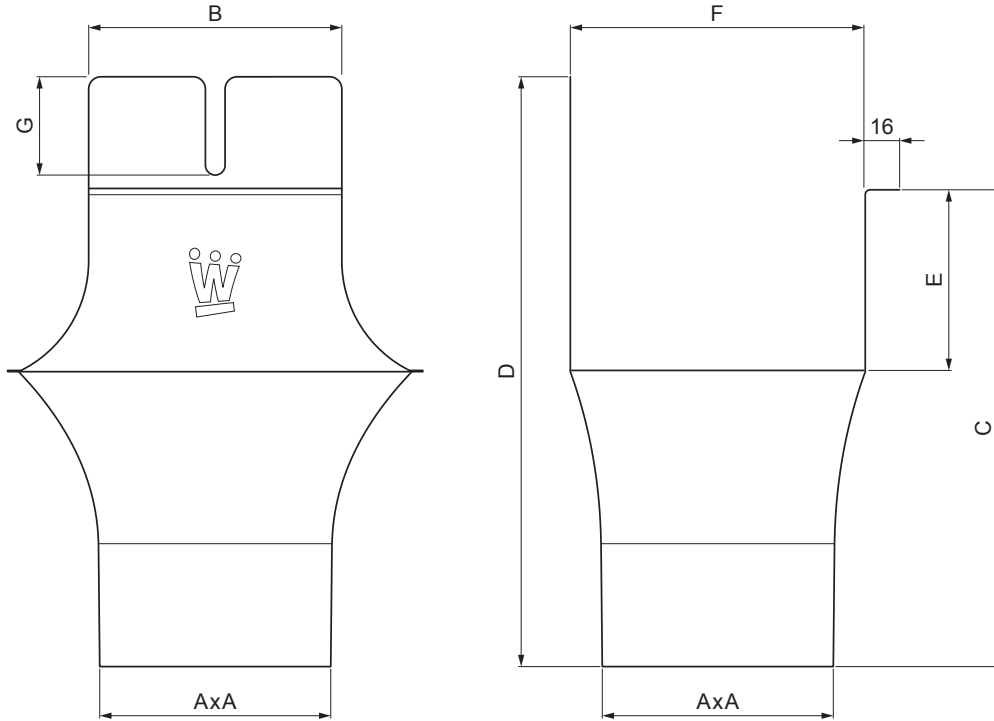

TECHNICAL SHEET

OUTLET SQUARE

W.15H-WKLH

SSM Aluminium pre-painted W.15 – Mouse grey W.15 – RAL 7005

INDEX	CHANGE	DATE	SIGNATURE	KJG QUALITY®	Scan code for 3D model	
MATERIAL BRAND			W.C.	WEIGHT kg	SCALE	
SIZE, SEMI-FINISHED PRODUCTS			STN STANDARD		SORTING NUMBER	
AUXILIARY EQUIPMENT			NOTE		POSITION NUMBER	
ELABORATED BY Ing. Kluska M.			OLD DRAWING		DRAWING NUMBER	
TESTED BY			NAME		Number of sheets	
TECHNOLOGIST			TECHNOLOGIST		W.15H-WKLH	
NAME			Outlet square		Sheet	

Created: 05.06.2026 21:01:16

Technical changes reserved

Dimensions [mm]							
Nominal size	AxA	B	C	D	E	F	G
250-80/80	80x80	80	138	180	41	85	50
333-100/100	100x100	103	176	240	58	120	40
400-120/120	120x120	130	207	276	73	150	50