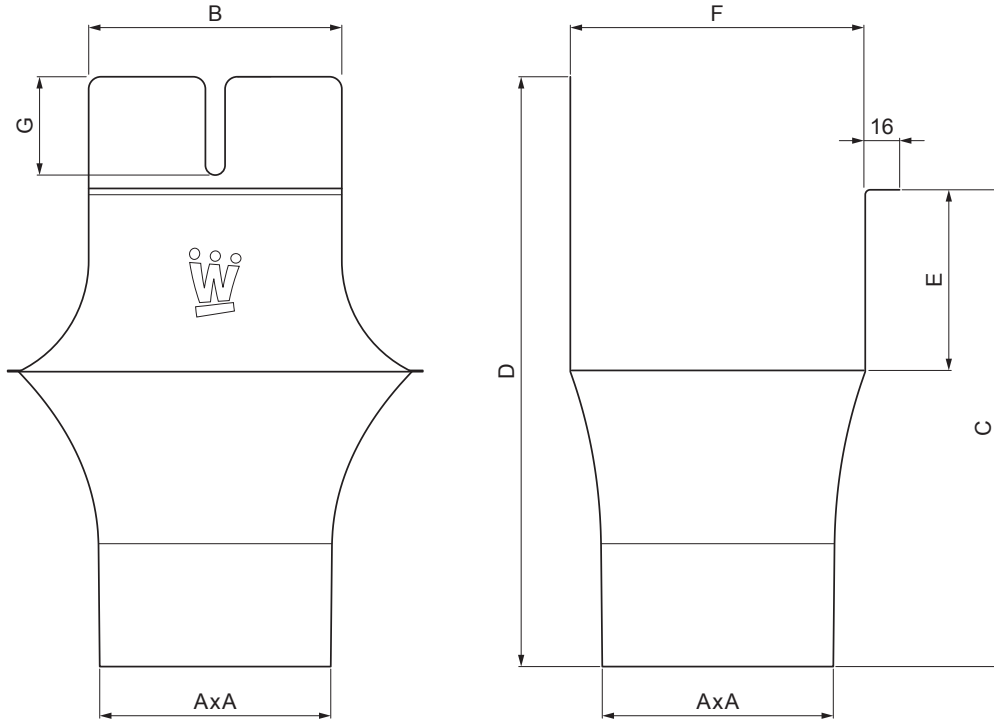

TECHNICAL SHEET

OUTLET SQUARE

W.15H-WKLH

ZHM Aluminium pre-painted W.15 – Brown grey W.15 – RAL 7005

INDEX	CHANGE	DATE	SIGNATURE	KJG QUALITY®	Scan code for 3D model	
MATERIAL BRAND			W.C.	WEIGHT kg	SCALE	
SIZE, SEMI-FINISHED PRODUCTS			STN STANDARD		SORTING NUMBER	
AUXILIARY EQUIPMENT			NOTE		POSITION NUMBER	
ELABORATED BY Ing. Kluska M.			OLD DRAWING		DRAWING NUMBER	
TESTED BY			NAME		Number of sheets	
TECHNOLOGIST			Outlet square		W.15H-WKLH Sheet	

Created: 04.06.2026 00:20:29

Technical changes reserved

Dimensions [mm]							
Nominal size	AxA	B	C	D	E	F	G
250-80/80	80x80	80	138	180	41	85	50
333-100/100	100x100	103	176	240	58	120	40
400-120/120	120x120	130	207	276	73	150	50