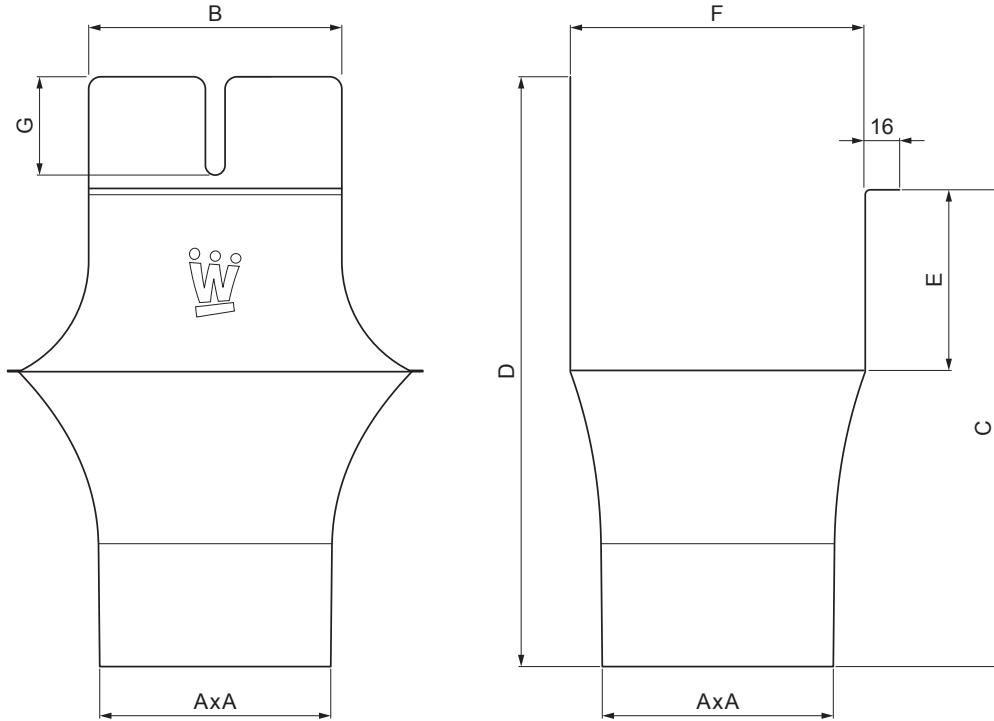

TECHNICAL SHEET

OUTLET SQUARE

W.15H-WKLLH

BHM Aluminium pre-painted W.15 – White aluminium W.15 – RAL 9006

INDEX	CHANGE	DATE	SIGNATURE	KJG QUALITY®	Scan code for 3D model
MATERIAL BRAND			W.C.	WEIGHT kg	SCALE
SIZE, SEMI-FINISHED PRODUCTS				STN STANDARD	SORTING NUMBER
AUXILIARY EQUIPMENT				NOTE	POSITION NUMBER
ELABORATED BY Ing. Kluska M.					
TESTED BY				OLD DRAWING	DRAWING NUMBER
TECHNOLOGIST			TECHNOLOGIST		
NAME			Outlet square		
			Number of sheets	W.15H-WKLLH	Sheet

Created: 04.06.2026 07:13:24

Technical changes reserved

Dimensions [mm]							
Nominal size	AxA	B	C	D	E	F	G
250-80/80	80x80	80	138	180	41	85	50
333-100/100	100x100	103	176	240	58	120	40
400-120/120	120x120	130	207	276	73	150	50