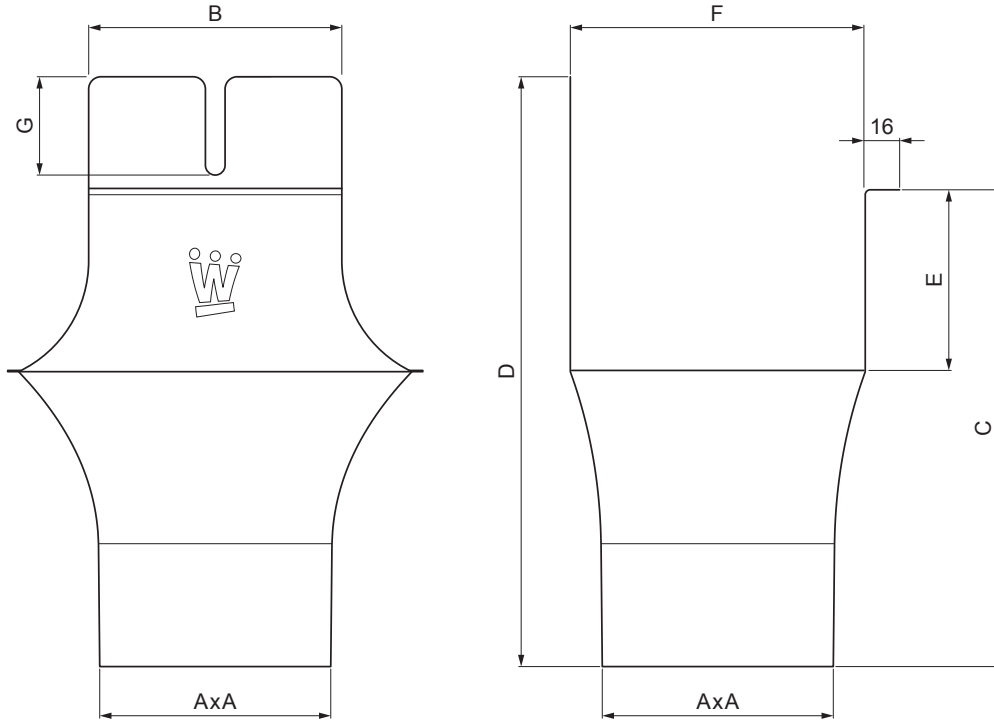

TECHNICAL SHEET

OUTLET SQUARE

W.15H-WKLH

BM Aluminium pre-painted W.15 – Pure white W.15 – RAL 9010

INDEX CHANGE			DATE	SIGNATURE		
MATERIAL BRAND				W.C.	WEIGHT kg	SCALE
SIZE, SEMI-FINISHED PRODUCTS					STN STANDARD	SORTING NUMBER
AUXILIARY EQUIPMENT					NOTE	POSITION NUMBER
ELABORATED BY Ing. Kluska M.						
TESTED BY						
TECHNOLOGIST		TECHNOLOGIST			OLD DRAWING	DRAWING NUMBER
NAME				Outlet square		
				Number of sheets	W.15H-WKLH	Sheet 

Created: 04.06.2026 02:02:40

Technical changes reserved

Dimensions [mm]							
Nominal size	AxA	B	C	D	E	F	G
250-80/80	80x80	80	138	180	41	85	50
333-100/100	100x100	103	176	240	58	120	40
400-120/120	120x120	130	207	276	73	150	50