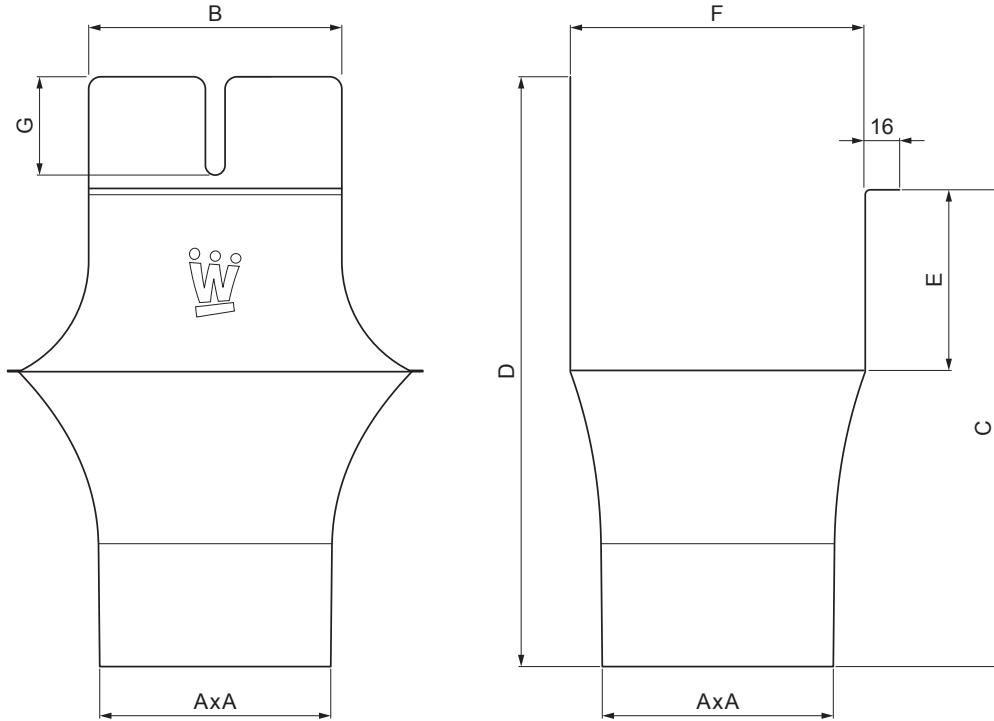

TECHNICAL SHEET

OUTLET SQUARE

W.15H-WKLNH

MHM Aluminium pre-painted W.15 – Copper brown W.15 – RAL 8004

INDEX	CHANGE	DATE	SIGNATURE	KJG QUALITY®	Scan code for 3D model
MATERIAL BRAND			W.C.	WEIGHT kg	SCALE
SIZE, SEMI-FINISHED PRODUCTS				STN STANDARD	SORTING NUMBER
AUXILIARY EQUIPMENT				NOTE	POSITION NUMBER
ELABORATED BY Ing. Kluska M.					
TESTED BY				OLD DRAWING	DRAWING NUMBER
TECHNOLOGIST			TECHNOLOGIST		
NAME			Outlet square		
			Number of sheets	W.15H-WKLNH	Sheet

Created: 04.06.2026 02:59:02

Technical changes reserved

Dimensions [mm]							
Nominal size	AxA	B	C	D	E	F	G
250-80/80	80x80	80	138	180	41	85	50
333-100/100	100x100	103	176	240	58	120	40
400-120/120	120x120	130	207	276	73	150	50