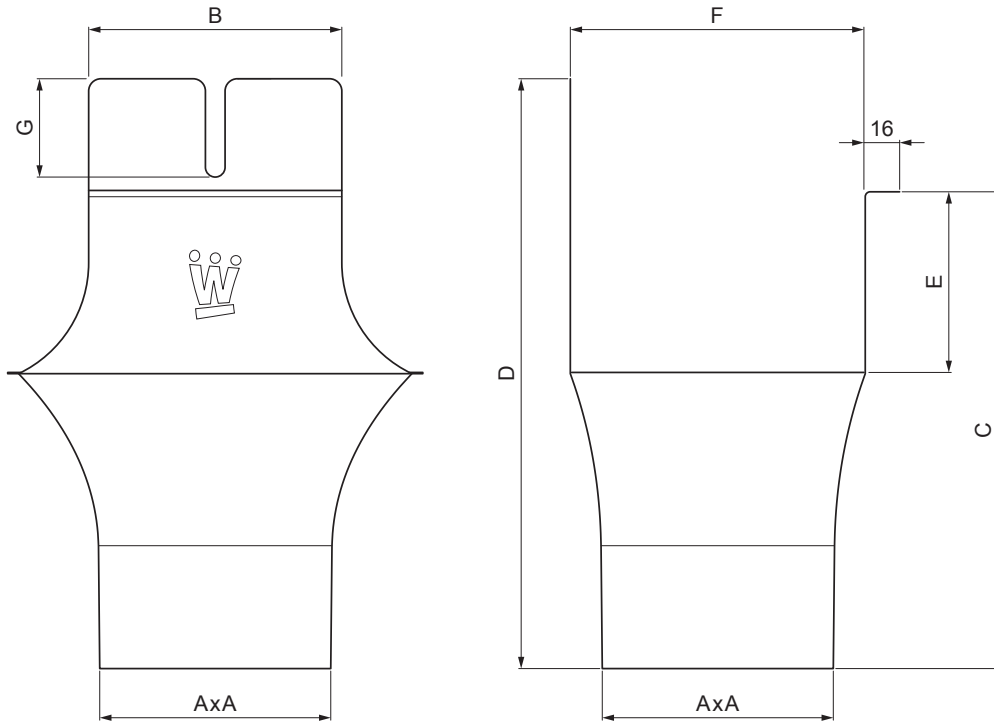

TECHNICAL SHEET

OUTLET SQUARE

WH-WKLH

BHT Aluminium prepainted – Grey aluminum – RAL 9007

INDEX	CHANGE	DATE	SIGNATURE	KJG QUALITY®	Scan code for 3D model	
MATERIAL BRAND			W.C.	WEIGHT kg	SCALE	
SIZE, SEMI-FINISHED PRODUCTS			STN STANDARD		SORTING NUMBER	
AUXILIARY EQUIPMENT			NOTE		POSITION NUMBER	
ELABORATED BY Ing. Kluska M.			OLD DRAWING		DRAWING NUMBER	
TESTED BY			NAME		WH-WKLH	
TECHNOLOGIST			Outlet square		Number of sheets	
					Sheet	

Created: 04.06.2026 01:38:32

Technical changes reserved

Dimensions [mm]							
Nominal size	AxA	B	C	D	E	F	G
250-80/80	80x80	80	138	180	41	85	50
333-100/100	100x100	103	176	240	58	120	40
400-120/120	120x120	130	207	276	73	150	50