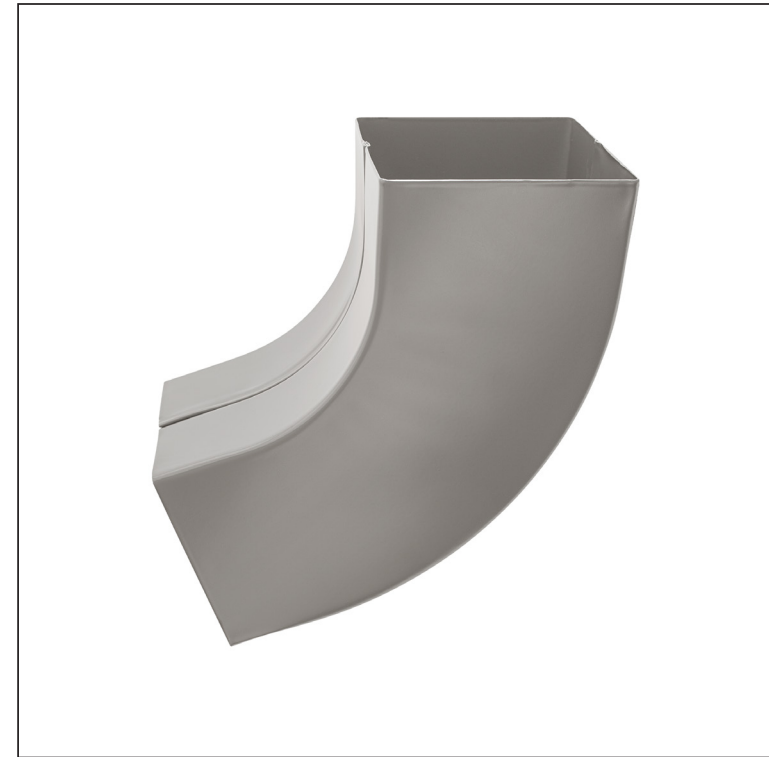

TECHNICAL SHEET

ELBOW SQUARE 72°

WH-WKH

BHT Aluminium pre-painted – Grey aluminum – RAL 9007

Dimensions [mm]			
Nominal size	AxA	A1xA1	L
80/80	78 x 78	83 x 83	210
100/100	98 x 98	103 x 103	270

INDEX	CHANGE	DATE	SIGNATURE			
MATERIAL BRAND			W.C.	WEIGHT kg	SCALE	
SIZE, SEMI-FINISHED PRODUCTS				STN STANDARD	SORTING NUMBER	
AUXILIARY EQUIPMENT				NOTE	POSITION NUMBER	
ELABORATED BY Ing. Kluska M.				OLD DRAWING	DRAWING NUMBER	
TESTED BY						
TECHNOLOGIST			TECHNOLOGIST		Number of sheets	DRAWING NUMBER
NAME			Elbow square 72°		WH-WKH	Sheet 

Created: 04.06.2026 00:20:47

Technical changes reserved

TECHNICAL SHEET

ELBOW SQUARE 72°

WH-WKH

BHT Aluminium pre-painted – Grey aluminum – RAL 9007

INDEX	CHANGE	DATE	SIGNATURE	KJG QUALITY®	Scan code for 3D model	
MATERIAL BRAND			W.C.	WEIGHT kg	SCALE	
SIZE, SEMI-FINISHED PRODUCTS				STN STANDARD	SORTING NUMBER	
AUXILIARY EQUIPMENT				NOTE	POSITION NUMBER	
ELABORATED BY Ing. Kluska M.						
TESTED BY						
TECHNOLOGIST		TECHNOLOGIST		OLD DRAWING	DRAWING NUMBER	
NAME			Elbow square 72°		Number of sheets	WH-WKH Sheet

Created: 04.06.2026 00:20:47

Technical changes reserved

Dimensions [mm]			
Nominal size	AxA	A1xA1	L
120/120	118 x 118	123 x 123	300