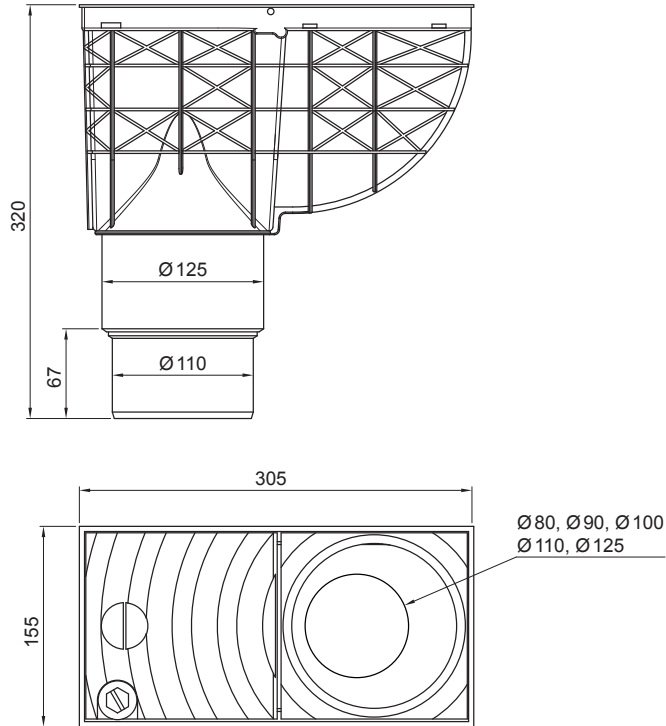

TECHNICAL SHEET

RAIN DRUM, STRAIGHT OUTLET

SD-KV AGV4

IC PVC – Intense black – RAL 9005

INDEX	CHANGE	DATE	SIGNATURE		
MATERIAL BRAND			W.C.	WEIGHT kg	SCALE
SIZE, SEMI-FINISHED PRODUCTS				STN STANDARD	SORTING NUMBER
AUXILIARY EQUIPMENT				NOTE	POSITION NUMBER
ELABORATED BY Ing. Kluska M.				OLD DRAWING	DRAWING NUMBER
TESTED BY					
TECHNOLOGIST			TECHNOLOGIST		
NAME			Rain drum, straight outlet		
			Number of sheets	SD-KV AGV4	Sheet 

Created: 05.06.2026 17:02:53

Technical changes reserved

TECHNICAL SHEET

RAIN DRUM, STRAIGHT OUTLET

SD-KV AGV4

PS PVC – Dusty grey – RAL 7037

INDEX	CHANGE	DATE	SIGNATURE			
MATERIAL BRAND			W.C.	WEIGHT kg	SCALE	
SIZE, SEMI-FINISHED PRODUCTS				STN STANDARD	SORTING NUMBER	
AUXILIARY EQUIPMENT				NOTE	POSITION NUMBER	
ELABORATED BY Ing. Kluska M.						
TESTED BY						
TECHNOLOGIST		TECHNOLOGIST		OLD DRAWING	DRAWING NUMBER	
NAME				SD-KV AGV4		
Rain drum, straight outlet				Number of sheets	Sheet 	