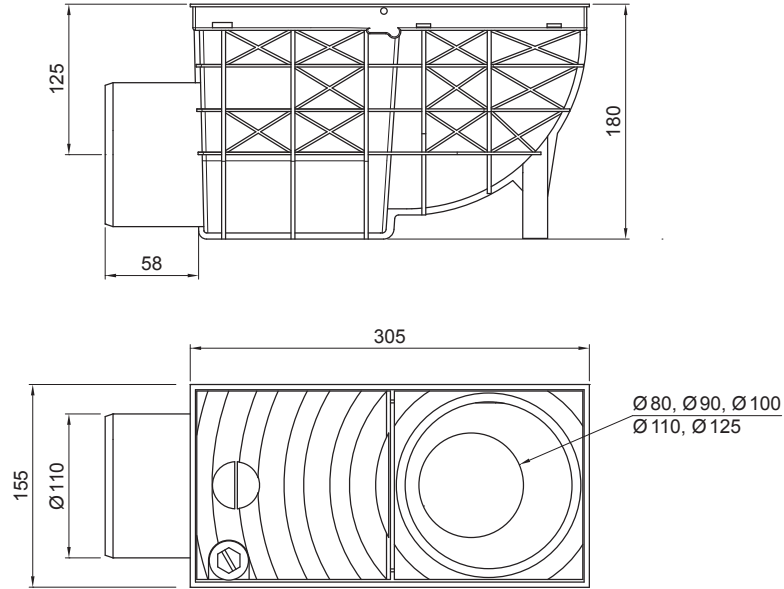

TECHNICAL SHEET

RAIN DRUM, SIDE OUTLET

SD-KV AGV3

IC PVC – Intense black – RAL 9005

INDEX	CHANGE	DATE	SIGNATURE	KJG QUALITY®	Scan code for 3D model 
MATERIAL BRAND			W.C.	WEIGHT kg	SCALE
SIZE, SEMI-FINISHED PRODUCTS				STN STANDARD	SORTING NUMBER
AUXILIARY EQUIPMENT				NOTE	POSITION NUMBER
ELABORATED BY Ing. Kluska M.				OLD DRAWING	DRAWING NUMBER
TESTED BY					
TECHNOLOGIST		TECHNOLOGIST		Number of sheets	SD-KV AGV3 Sheet 
NAME			Rain drum, side outlet		