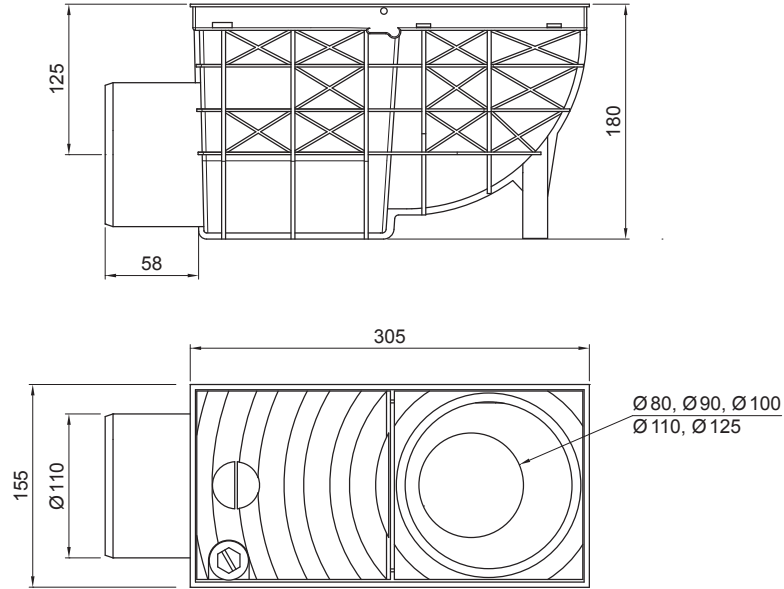

TECHNICAL SHEET

RAIN DRUM, SIDE OUTLET

SD-KV AGV3

IC PVC – Intense black – RAL 9005

INDEX	CHANGE	DATE	SIGNATURE	KJG QUALITY®	Scan code for 3D model
MATERIAL BRAND			W.C.	WEIGHT kg	SCALE
SIZE, SEMI-FINISHED PRODUCTS				STN STANDARD	SORTING NUMBER
AUXILIARY EQUIPMENT				NOTE	POSITION NUMBER
ELABORATED BY Ing. Kluska M.				OLD DRAWING	DRAWING NUMBER
TESTED BY					
TECHNOLOGIST			TECHNOLOGIST		
NAME			Rain drum, side outlet		
			Number of sheets	SD-KV AGV3	Sheet