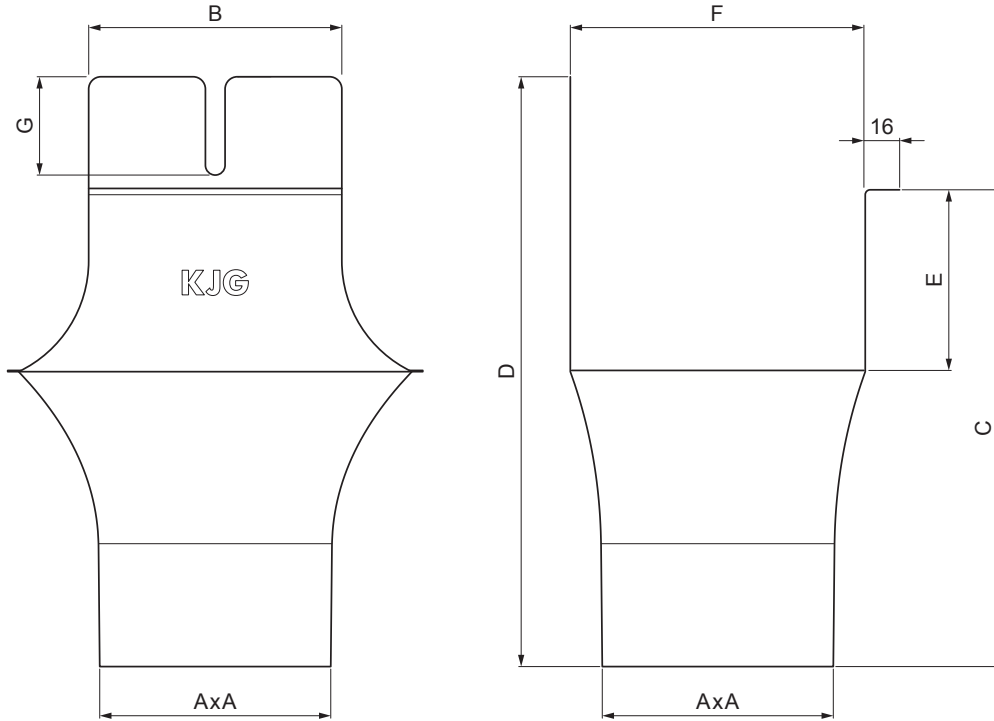

TECHNICAL SHEET

OUTLET SQUARE

MH-MKLH

M Copper – Natur

Dimensions [mm]							
Nominal size	AxA	B	C	D	E	F	G
250-80/80	80x80	80	138	180	41	85	50
333-80/80	80x80	103	176	240	58	120	40
333-100/100	100x100	103	176	240	58	120	40
400-100/100	100x100	113	207	272	73	150	57
400-120/120	120x120	130	207	276	73	150	50

INDEX	CHANGE	DATE	SIGNATURE		
MATERIAL BRAND			W.C.	WEIGHT kg	SCALE
SIZE, SEMI-FINISHED PRODUCTS			STN STANDARD		SORTING NUMBER
AUXILIARY EQUIPMENT			NOTE		POSITION NUMBER
ELABORATED BY Ing. Kluska M.			OLD DRAWING		DRAWING NUMBER
TESTED BY			NAME		
TECHNOLOGIST			TECHNOLOGIST		
NAME			Outlet square		
			Number of sheets		MH-MKLH Sheet