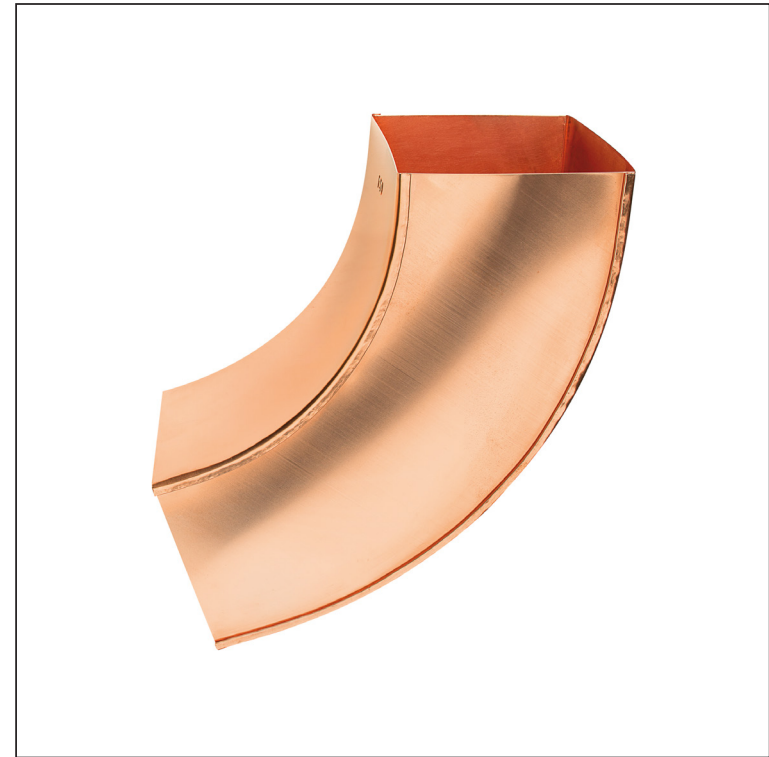

TECHNICAL SHEET

ELBOW SQUARE 72°

MH-MKH

M Copper – Natur

Dimensions [mm]			
Nominal size	AxA	A1xA1	L
80/80	78 x 78	83 x 83	210
100/100	98 x 98	103 x 103	270

INDEX	CHANGE	DATE	SIGNATURE		
MATERIAL BRAND			W.C.	WEIGHT kg	SCALE
SIZE, SEMI-FINISHED PRODUCTS				STN STANDARD	SORTING NUMBER
AUXILIARY EQUIPMENT				NOTE	POSITION NUMBER
ELABORATED BY Ing. Kluska M.				OLD DRAWING	DRAWING NUMBER
TESTED BY					
TECHNOLOGIST		TECHNOLOGIST		Number of sheets	MH-MKH Sheet 
NAME			Elbow square 72°		

Created: 06.06.2026 15:29:39

Technical changes reserved

TECHNICAL SHEET

ELBOW SQUARE 72°

MH-MKH

M Copper – Natur

INDEX	CHANGE	DATE	SIGNATURE	KJG QUALITY®	Scan code for 3D model
MATERIAL BRAND			W.C.	WEIGHT kg	SCALE
SIZE, SEMI-FINISHED PRODUCTS				STN STANDARD	SORTING NUMBER
AUXILIARY EQUIPMENT				NOTE	POSITION NUMBER
ELABORATED BY Ing. Kluska M.				OLD DRAWING	DRAWING NUMBER
TESTED BY					
TECHNOLOGIST		TECHNOLOGIST		Number of sheets	MH-MKH Sheet
NAME			Elbow square 72°		