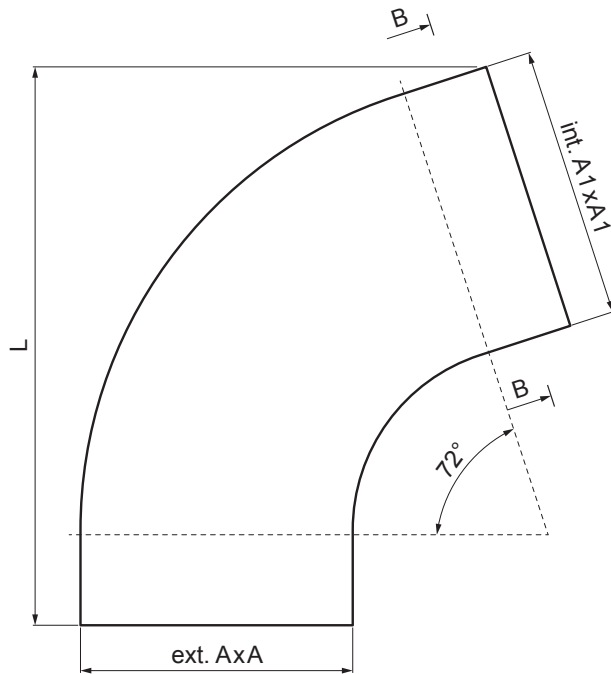

TECHNICAL SHEET

ELBOW SQUARE 72°

MH-MKH

M Copper – Natur

Dimensions [mm]			
Nominal size	AxA	A1xA1	L
80/80	78 x 78	83 x 83	210
100/100	98 x 98	103 x 103	270

INDEX	CHANGE	DATE	SIGNATURE		
MATERIAL BRAND			W.C.	WEIGHT kg	SCALE
SIZE, SEMI-FINISHED PRODUCTS				STN STANDARD	SORTING NUMBER
AUXILIARY EQUIPMENT				NOTE	POSITION NUMBER
ELABORATED BY Ing. Kluska M.				OLD DRAWING	DRAWING NUMBER
TESTED BY					
TECHNOLOGIST		TECHNOLOGIST		Number of sheets	MH-MKH Sheet 
NAME			Elbow square 72°		

Created: 06.06.2026 15:29:39

Technical changes reserved

TECHNICAL SHEET

ELBOW SQUARE 72°

MH-MKH

M Copper – Natur

INDEX	CHANGE	DATE	SIGNATURE	KJG QUALITY®	Scan code for 3D model
MATERIAL BRAND			W.C.	WEIGHT kg	SCALE
SIZE, SEMI-FINISHED PRODUCTS				STN STANDARD	SORTING NUMBER
AUXILIARY EQUIPMENT				NOTE	POSITION NUMBER
ELABORATED BY Ing. Kluska M.				OLD DRAWING	DRAWING NUMBER
TESTED BY					
TECHNOLOGIST		TECHNOLOGIST		Number of sheets	MH-MKH Sheet
NAME			Elbow square 72°		

Created: 06.06.2026 15:29:39

Technical changes reserved

Dimensions [mm]			
Nominal size	AxA	A1 x A1	L
120/120	118 x 118	123 x 123	300