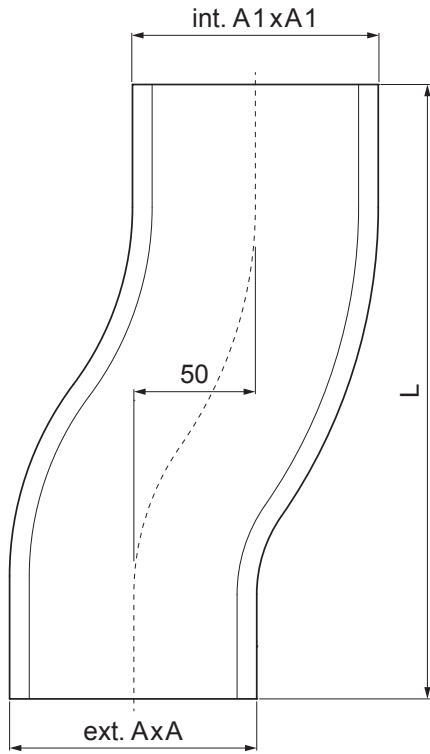

TECHNICAL SHEET

DOUBLE ELBOW SQUARE

MH-MKOH

M Copper – Natur

INDEX	CHANGE	DATE	SIGNATURE			
MATERIAL BRAND			W.C.	WEIGHT kg	SCALE	
SIZE, SEMI-FINISHED PRODUCTS					STN STANDARD	SORTING NUMBER
AUXILIARY EQUIPMENT					NOTE	POSITION NUMBER
ELABORATED BY Ing. Kluska M.					OLD DRAWING	DRAWING NUMBER
TESTED BY						
TECHNOLOGIST			TECHNOLOGIST			
NAME			Double elbow square		Number of sheets	MH-MKOH Sheet 

Created: 06.06.2026 15:30:22

Technical changes reserved

Dimensions [mm]			
Nominal size	A1xA1	AxA	L
80/80	83x83	78x78	248
100/100	103x103	98x98	253
120/120	123x123	118x118	300