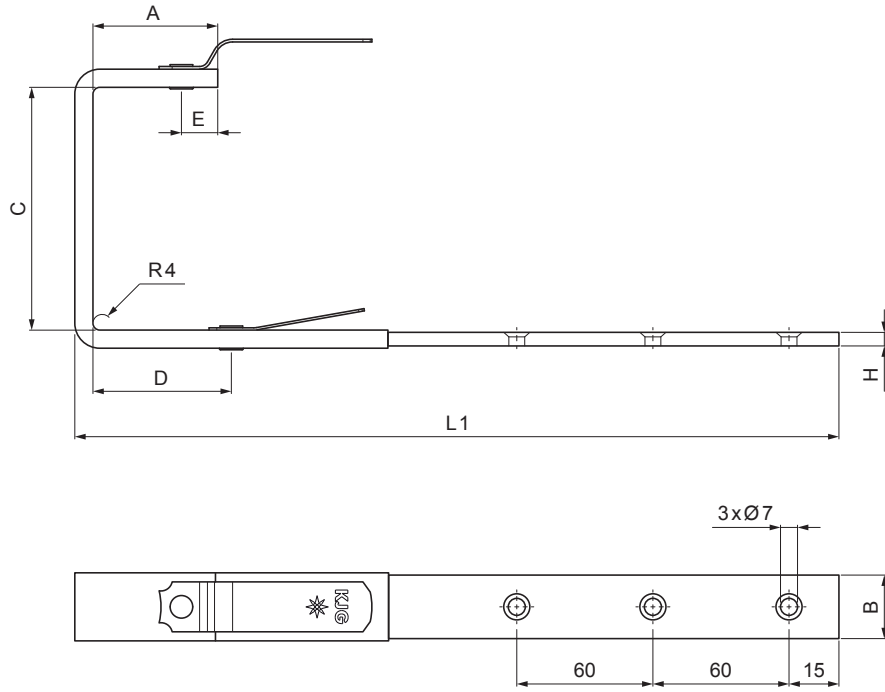

TECHNICAL SHEET

GUTTER HOOK CLADDED SQUARE

TZH-TZHOBH

TZ Titanium zinc – Natur

Dimensions [mm]						
Nominal size	A	B x H	C	D	E	L1
200/380	28	25 x 6	72	31	15	275
250/430	38	25 x 6	87	48	15	302
333/550	55	25 x 6	123	66	15	351
400/610	68	25 x 6	153	82	15	384

INDEX	CHANGE	DATE	SIGNATURE	KJG QUALITY®	Scan code for 3D model
MATERIAL BRAND			W.C.	WEIGHT kg	SCALE
SIZE, SEMI-FINISHED PRODUCTS				STN STANDARD	SORTING NUMBER
AUXILIARY EQUIPMENT				NOTE	POSITION NUMBER
ELABORATED BY Ing. Kluska M.					
TESTED BY					
TECHNOLOGIST		TECHNOLOGIST		OLD DRAWING	DRAWING NUMBER
NAME			TZH-TZHOBH		
Gutter hook cladded square			Number of sheets		Sheet