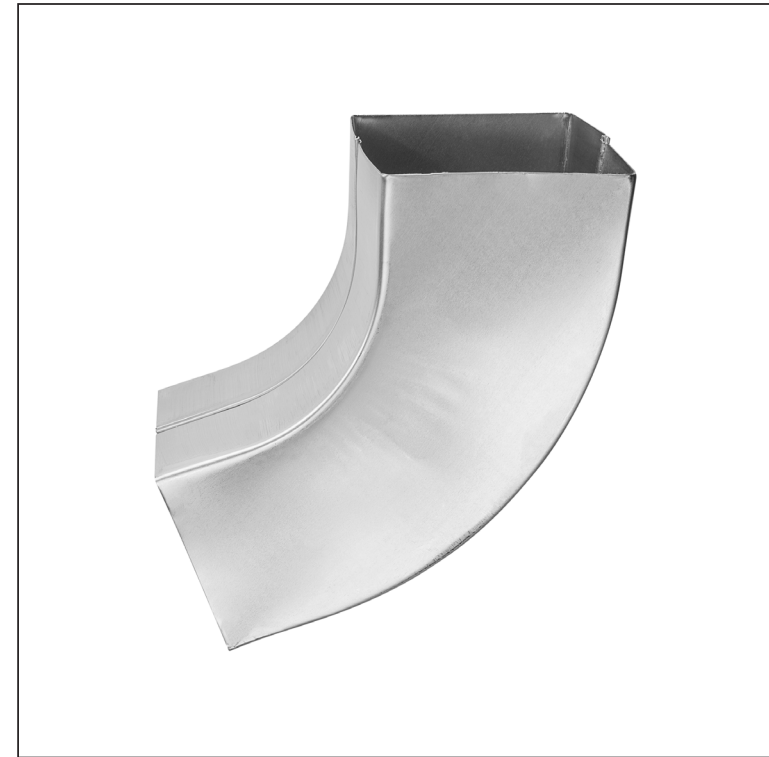

TECHNICAL SHEET

ELBOW SQUARE 72°

TZH-TZKH

TZ Titanium zinc – Natur

Dimensions [mm]			
Nominal size	AxA	A1xA1	L
80/80	78 x 78	83 x 83	210
100/100	98 x 98	103 x 103	270

INDEX	CHANGE	DATE	SIGNATURE	 	
MATERIAL BRAND			W.C.	WEIGHT kg	SCALE
SIZE, SEMI-FINISHED PRODUCTS				STN STANDARD	SORTING NUMBER
AUXILIARY EQUIPMENT				NOTE	POSITION NUMBER
ELABORATED BY Ing. Kluska M.				OLD DRAWING	DRAWING NUMBER
TESTED BY					
TECHNOLOGIST		TECHNOLOGIST			
NAME			Elbow square 72° TZH-TZKH		
			Number of sheets		Sheet 

Created: 20.04.2026 22:03:17

Technical changes reserved

TECHNICAL SHEET

ELBOW SQUARE 72°

TZH-TZKH

TZ Titanium zinc – Natur

INDEX	CHANGE	DATE	SIGNATURE		
MATERIAL BRAND			W.C.	WEIGHT kg	SCALE
SIZE, SEMI-FINISHED PRODUCTS				STN STANDARD	SORTING NUMBER
AUXILIARY EQUIPMENT				NOTE	POSITION NUMBER
ELABORATED BY Ing. Kluska M.				OLD DRAWING	DRAWING NUMBER
TESTED BY					
TECHNOLOGIST		TECHNOLOGIST			
NAME			Elbow square 72° TZH-TZKH		
			Number of sheets		Sheet 