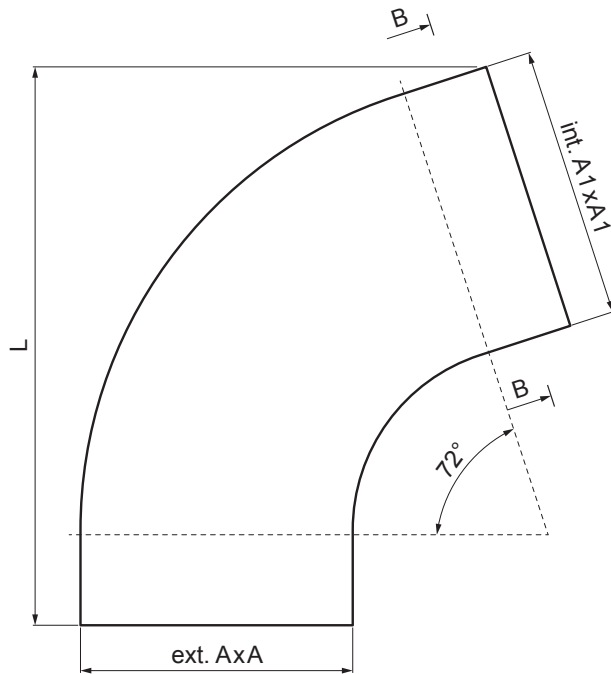

TECHNICAL SHEET

ELBOW SQUARE 72°

TZH-TZKH

TZ Titanium zinc – Natur

Dimensions [mm]			
Nominal size	AxA	A1xA1	L
80/80	78 x 78	83 x 83	210
100/100	98 x 98	103 x 103	270

INDEX	CHANGE	DATE	SIGNATURE	 	
MATERIAL BRAND			W.C.	WEIGHT kg	SCALE
SIZE, SEMI-FINISHED PRODUCTS				STN STANDARD	SORTING NUMBER
AUXILIARY EQUIPMENT				NOTE	POSITION NUMBER
ELABORATED BY Ing. Kluska M.				OLD DRAWING	DRAWING NUMBER
TESTED BY					
TECHNOLOGIST		TECHNOLOGIST			
NAME			Elbow square 72° TZH-TZKH		
			Number of sheets		Sheet 

Created: 20.04.2026 22:03:17

Technical changes reserved

TECHNICAL SHEET

ELBOW SQUARE 72°

TZH-TZKH

TZ Titanium zinc – Natur

INDEX	CHANGE	DATE	SIGNATURE		
MATERIAL BRAND			W.C.	WEIGHT kg	SCALE
SIZE, SEMI-FINISHED PRODUCTS				STN STANDARD	SORTING NUMBER
AUXILIARY EQUIPMENT				NOTE	POSITION NUMBER
ELABORATED BY Ing. Kluska M.				OLD DRAWING	DRAWING NUMBER
TESTED BY					
TECHNOLOGIST		TECHNOLOGIST			
NAME			Elbow square 72° TZH-TZKH		
			Number of sheets		Sheet 

Created: 20.04.2026 22:03:17

Technical changes reserved

Dimensions [mm]			
Nominal size	AxA	A1xA1	L
120/120	118 x 118	123 x 123	300