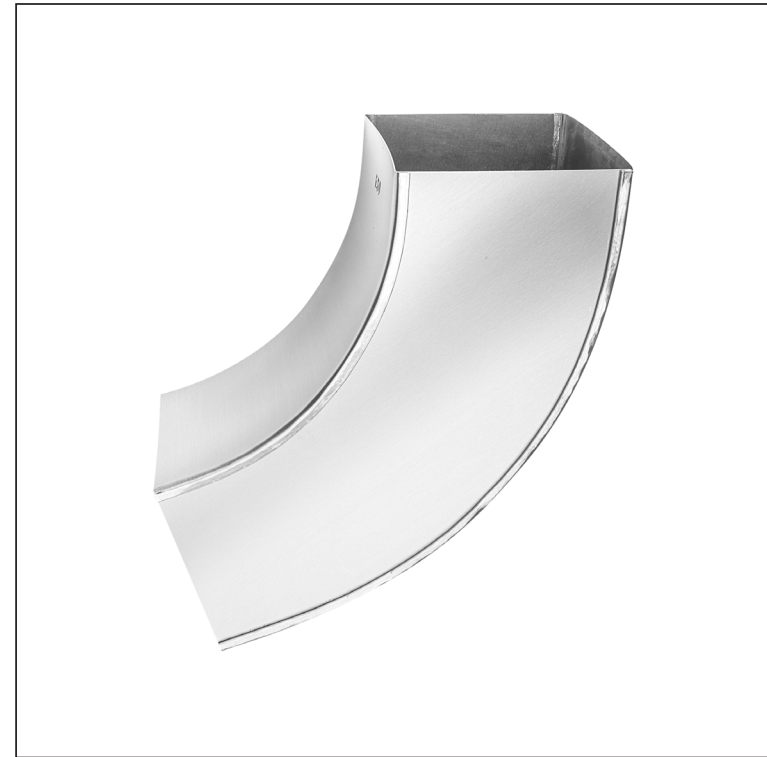

TECHNICAL SHEET

ELBOW SQUARE 72°

TZH-TZKH

TZ Titanium zinc – Natur

Dimensions [mm]			
Nominal size	AxA	A1xA1	L
80/80	78 x 78	83 x 83	210
100/100	98 x 98	103 x 103	270

INDEX	CHANGE	DATE	SIGNATURE	 	
MATERIAL BRAND			W.C.	WEIGHT kg	SCALE
SIZE, SEMI-FINISHED PRODUCTS				STN STANDARD	SORTING NUMBER
AUXILIARY EQUIPMENT				NOTE	POSITION NUMBER
ELABORATED BY Ing. Kluska M.				OLD DRAWING	DRAWING NUMBER
TESTED BY					
TECHNOLOGIST		TECHNOLOGIST			
NAME			Elbow square 72° TZH-TZKH		
			Number of sheets		Sheet 

Created: 20.04.2026 22:03:17

Technical changes reserved

TECHNICAL SHEET

ELBOW SQUARE 72°

TZH-TZKH

TZ Titanium zinc – Natur

INDEX	CHANGE	DATE	SIGNATURE		
MATERIAL BRAND			W.C.	WEIGHT kg	SCALE
SIZE, SEMI-FINISHED PRODUCTS				STN STANDARD	SORTING NUMBER
AUXILIARY EQUIPMENT				NOTE	POSITION NUMBER
ELABORATED BY Ing. Kluska M.				OLD DRAWING	DRAWING NUMBER
TESTED BY					
TECHNOLOGIST		TECHNOLOGIST			
NAME			Elbow square 72° TZH-TZKH		
			Number of sheets		Sheet 