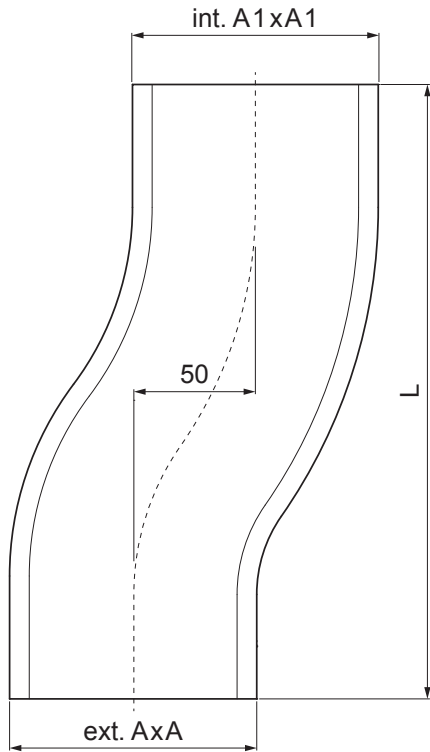

TECHNICAL SHEET

DOUBLE ELBOW SQUARE

TZH-TZKOH

TZ Titanium zinc – Natur

Dimensions [mm]			
Nominal size	A1xA1	AxA	L
80/80	83x83	78x78	248
100/100	103x103	98x98	253
120/120	123x123	118x118	300

INDEX	CHANGE	DATE	SIGNATURE	 	
MATERIAL BRAND			W.C.	WEIGHT kg	SCALE
SIZE, SEMI-FINISHED PRODUCTS			STN STANDARD		SORTING NUMBER
AUXILIARY EQUIPMENT			NOTE		POSITION NUMBER
ELABORATED BY Ing. Kluska M.			OLD DRAWING		DRAWING NUMBER
TESTED BY			NAME		
TECHNOLOGIST			TECHNOLOGIST		
NAME			Double elbow square		
			Number of sheets		TZH-TZKOH Sheet 