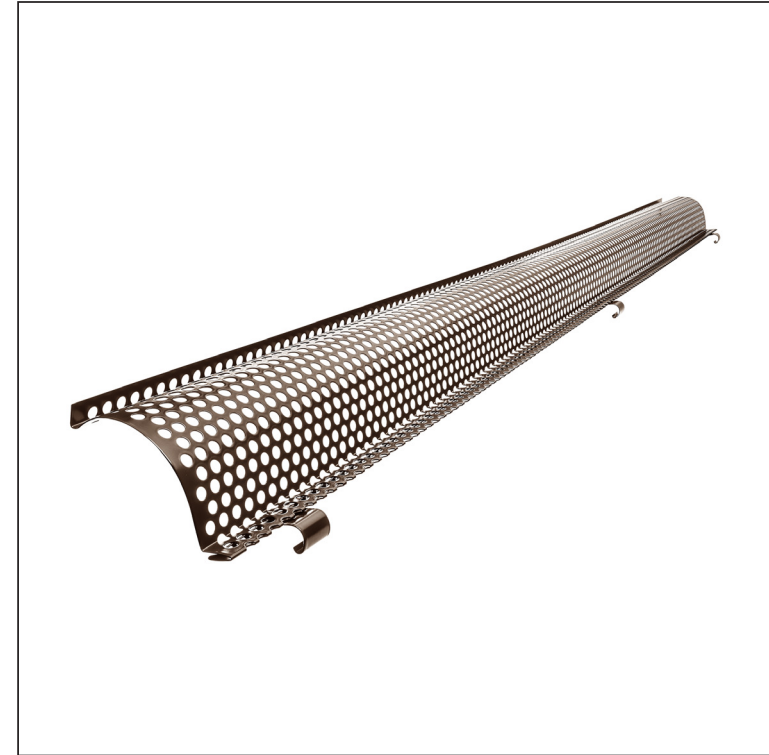

TECHNICAL SHEET

GUTTER LEAF GUARD

W-WZNLM

TM Aluminium pre-painted – Testa di Moro – RAL 8028

INDEX	CHANGE	DATE	SIGNATURE			
MATERIAL BRAND			W.C.	WEIGHT kg	SCALE	
SIZE, SEMI-FINISHED PRODUCTS					STN STANDARD	SORTING NUMBER
AUXILIARY EQUIPMENT					NOTE	POSITION NUMBER
ELABORATED BY Ing. Kluska M.					OLD DRAWING	DRAWING NUMBER
TESTED BY						
TECHNOLOGIST			TECHNOLOGIST			
NAME			Gutter leaf guard		Number of sheets	W-WZNLM Sheet 

Created: 05.06.2026 17:46:07

Technical changes reserved

Dimensions [mm]	
Nominal size	L
333	2000