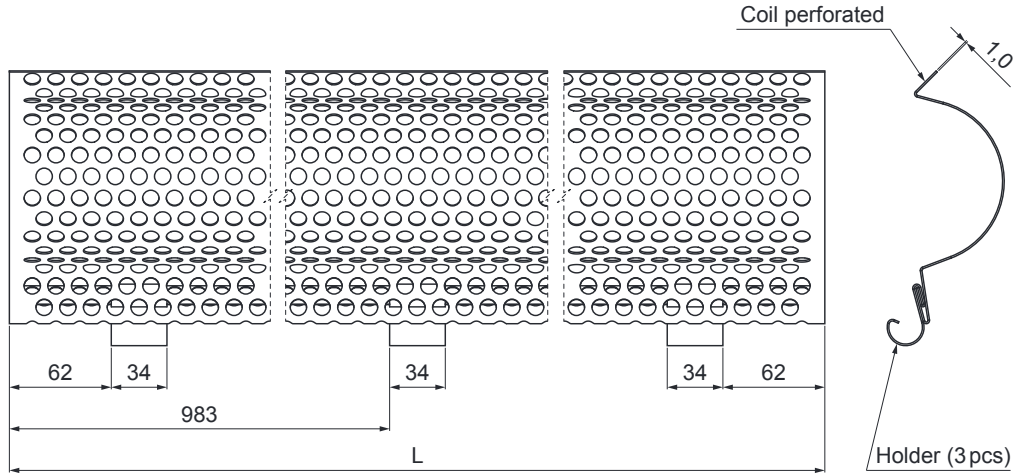

TECHNICAL SHEET

GUTTER LEAF GUARD

W-WZNLM

B Aluminium pre-painted – Pure white – RAL 9010

INDEX	CHANGE	DATE	SIGNATURE			
MATERIAL BRAND			W.C.	WEIGHT kg	SCALE	
SIZE, SEMI-FINISHED PRODUCTS						
AUXILIARY EQUIPMENT			STN STANDARD		SORTING NUMBER	
ELABORATED BY Ing. Kluska M.			NOTE		POSITION NUMBER	
TESTED BY						
TECHNOLOGIST		TECHNOLOGIST	OLD DRAWING		DRAWING NUMBER	
NAME			Gutter leaf guard		Number of sheets	
					W-WZNLM Sheet 	

Created: 05.06.2026 22:07:54

Technical changes reserved

Dimensions [mm]	
Nominal size	L
333	2000