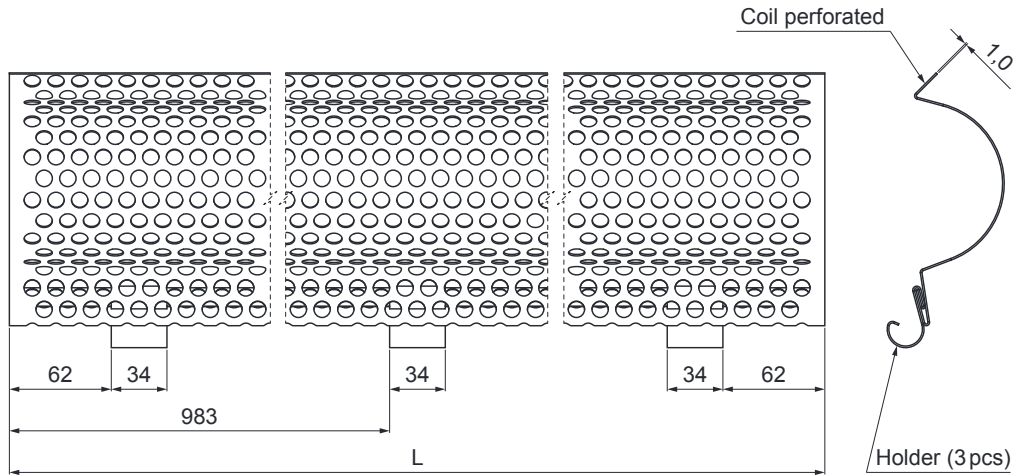

TECHNICAL SHEET

GUTTER LEAF GUARD

W-WZNLM

MZ Aluminium pre-painted – Moss green – RAL 6005

INDEX	CHANGE	DATE	SIGNATURE		
MATERIAL BRAND			W.C.	WEIGHT kg	SCALE
SIZE, SEMI-FINISHED PRODUCTS					
AUXILIARY EQUIPMENT				STN STANDARD	SORTING NUMBER
ELABORATED BY Ing. Kluska M.				NOTE	POSITION NUMBER
TESTED BY					
TECHNOLOGIST		TECHNOLOGIST		OLD DRAWING	DRAWING NUMBER
NAME			Gutter leaf guard		
			Number of sheets	W-WZNLM	Sheet 

Created: 07.06.2026 09:06:24

Technical changes reserved

Dimensions [mm]	
Nominal size	L
333	2000