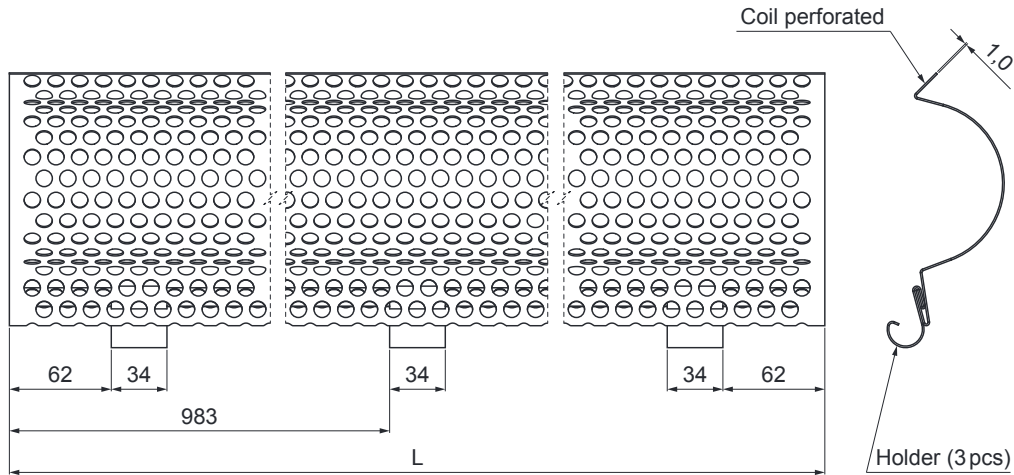

TECHNICAL SHEET

# W-WZNLM

**MZ** Aluminium pre-painted – Moss green – RAL 6005

INDEX	CHANGE	DATE	SIGNATURE	<b>KJG</b> QUALITY®	Scan code for 3D model
MATERIAL BRAND			W.C.	WEIGHT kg	SCALE
SIZE, SEMI-FINISHED PRODUCTS					
AUXILIARY EQUIPMENT				STN STANDARD	SORTING NUMBER
ELABORATED BY Ing. Kluska M.				NOTE	POSITION NUMBER
TESTED BY					
TECHNOLOGIST		TECHNOLOGIST		OLD DRAWING	DRAWING NUMBER
NAME Gutter leaf guard				Number of sheets	W-WZNLM Sheet

Created: 21.04.2026 10:57:13

Technical changes reserved

Dimensions [mm]	
Nominal size	L
333	2000