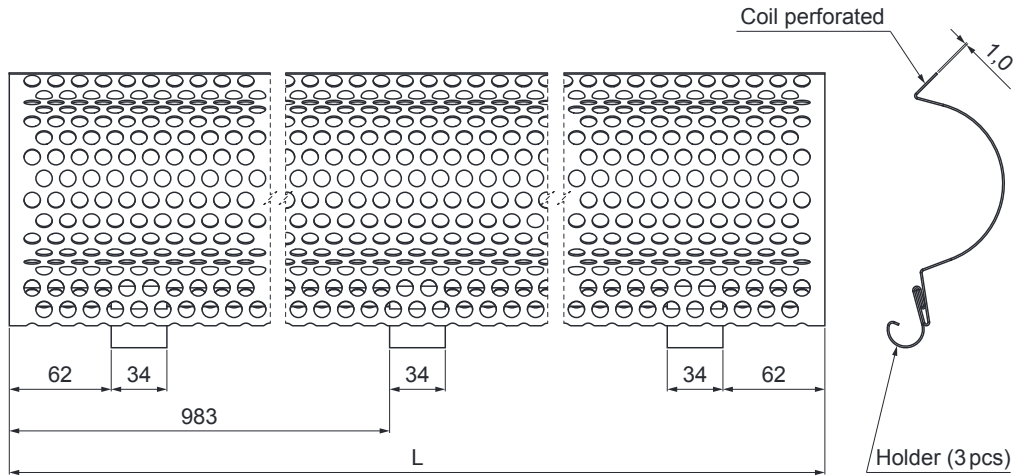

TECHNICAL SHEET

# GUTTER LEAF GUARD

# W-WZNL M

**W** Aluminium – Natur

INDEX	CHANGE	DATE	SIGNATURE		
MATERIAL BRAND			W.C.	WEIGHT kg	SCALE
SIZE, SEMI-FINISHED PRODUCTS					
AUXILIARY EQUIPMENT			STN STANDARD	SORTING NUMBER	
ELABORATED BY Ing. Kluska M.			NOTE		POSITION NUMBER
TESTED BY					
TECHNOLOGIST		TECHNOLOGIST	OLD DRAWING	DRAWING NUMBER	
NAME			Gutter leaf guard		
			Number of sheets	W-WZNL M	Sheet 

Created: 05.06.2026 20:36:19

Technical changes reserved

Dimensions [mm]	
Nominal size	L
333	2000