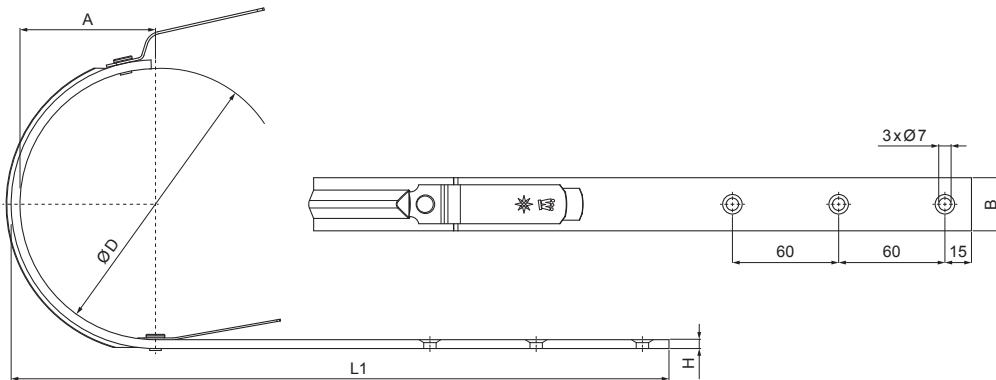

TECHNICAL SHEET

GUTTER HOOK

W-WHP

ZH Aluminium pre-painted – Brown grey – RAL 7013

Dimensions [mm]				
Nominal size	A	B x H	ØD	L1
250/430	50	23 x 7	105	310
280/480	61	28 x 7	127	337
333/550	74	28 x 7	153	385
333/650	74	28 x 7	153	485
400/650	93	30 x 7	192	436

INDEX	CHANGE	DATE	SIGNATURE	KJG QUALITY®	Scan code for 3D model	
MATERIAL BRAND			W.C.	WEIGHT kg	SCALE	
SIZE, SEMI-FINISHED PRODUCTS				STN STANDARD	SORTING NUMBER	
AUXILIARY EQUIPMENT				NOTE	POSITION NUMBER	
ELABORATED BY Ing. Kluska M.				OLD DRAWING	DRAWING NUMBER	
TESTED BY						
TECHNOLOGIST			TECHNOLOGIST			
NAME			Gutter hook		Number of sheets	W-WHP Sheet