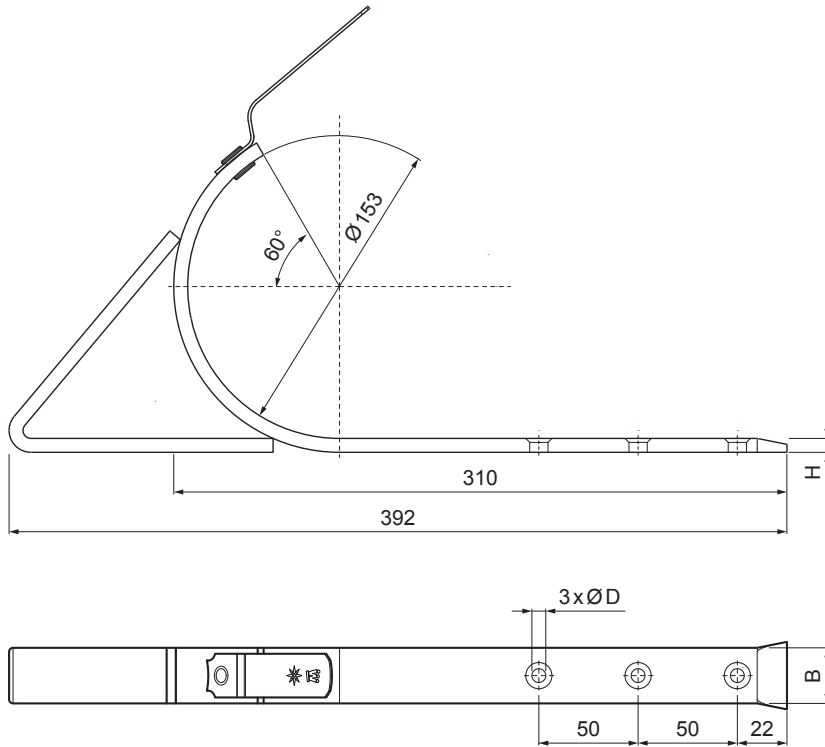

TECHNICAL SHEET

ON-ROOF GUTTER HOOK WITH SUPPORT

W-WHSG

TM Aluminium pre-painted – Testa di Moro – RAL 8028

INDEX	CHANGE	DATE	SIGNATURE	KJG QUALITY®	Scan code for 3D model
MATERIAL BRAND			W.C.	WEIGHT kg	SCALE
SIZE, SEMI-FINISHED PRODUCTS					
AUXILIARY EQUIPMENT				STN STANDARD	SORTING NUMBER
ELABORATED BY Ing. Kluska M.				NOTE	POSITION NUMBER
TESTED BY					
TECHNOLOGIST		TECHNOLOGIST		OLD DRAWING	DRAWING NUMBER
NAME			W-WHSG		
On-roof gutter hook with support			Number of sheets		Sheet

Created: 04.06.2026 06:17:52

Technical changes reserved

Dimensions [mm]		
Nominal size	B x H	Ø D
4	28 x 7	7